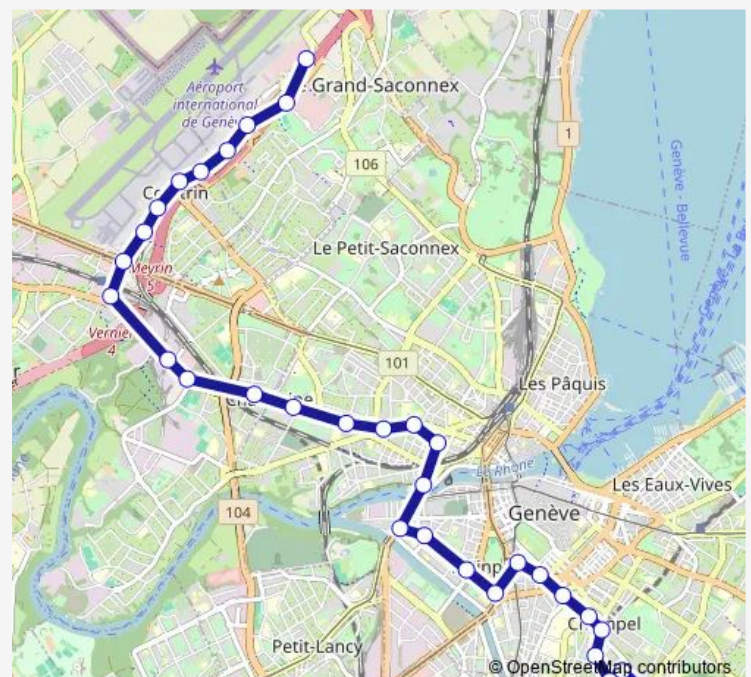

### Route schedule

Genève, Crêts-de-Champel — Grand-Saconnex, Fret

Monday 03:42-04:42

Tuesday 03:42-04:42

Wednesday 03:42-04:42

Thursday 03:42-04:42

Friday 03:42-04:42

Saturday 03:42-04:42

### Route info

Direction: Genève, Crêts-de-Champel

Stops: 32

Trip Duration: 0 hour 38 min

■ A6

BusMaps

Vernier, De-Sauvage

Vernier, gare/Renfile