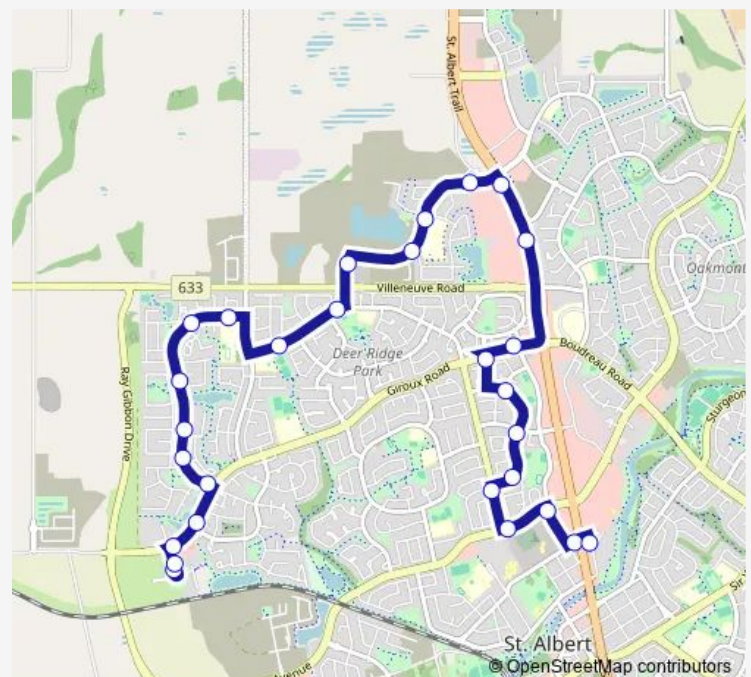

Giroux Rd & Dunbar St

Lexington Dr & Giroux Rd

Langholm Dr & Lucien Dr

### Route schedule

Versailles Avenue & Giroux Road — St. Albert Centre Exchange

Monday	05:38-18:16
Tuesday	05:38-18:16
Wednesday	05:38-18:16
Thursday	05:38-18:16
Friday	05:38-18:16
Saturday	05:48-17:48
Sunday	—

### Route info

Direction: Versailles Avenue & Giroux Road

Stops: 28

Trip Duration: 0 hour 27 min

A6 — Deer Ridge - North Ridge

Langholm Dr & Lennox Dr

Langholm Dr & Lauriston Pl

Dawson Rd & Lambert Cres

## Direction

St. Albert Centre Exchange — Versailles Avenue & Giroux Road

27 stops

[Open route schedule](#)

St. Albert Centre Exchange

McKenney Ave & Muir Dr

Dawson Rd & McKenney Ave

Langholm Dr & Dawson Rd