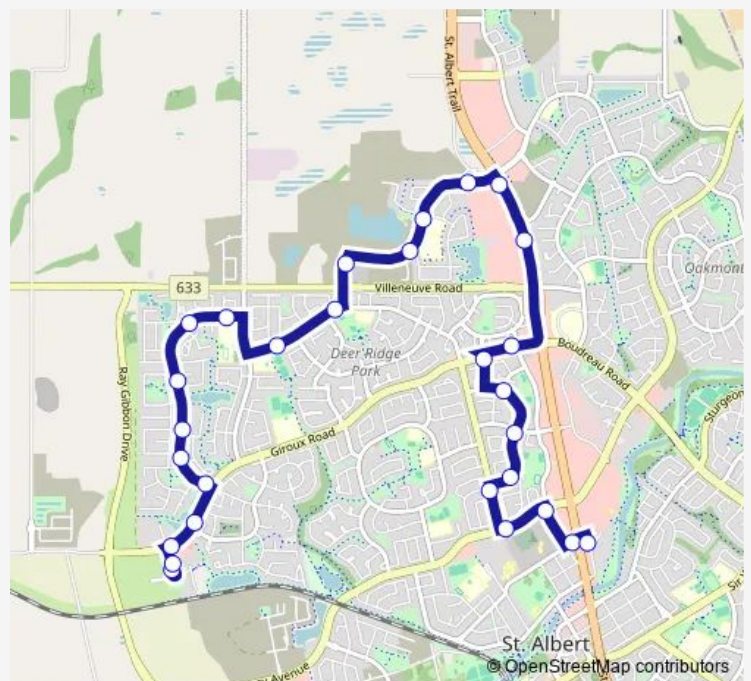

Deer Ridge Dr & Dubonnet Way

Deer Ridge Dr & Deer Ridge Park

Jensen Gate & Alliance Church

Jensen Lakes Blvd & Joyal Way

Jensen Lakes Blvd & Jubilation Drive

Jensen Lakes Blvd & Jensen Crossing

St. Albert Trail & Jensen Lakes Blvd

St Albert Trail & Save On Foods North

Giroux Rd & Dunbar St

Lexington Dr & Giroux Rd

Langholm Dr & Lucien Dr

Route schedule

Versailles Avenue & Giroux Road — St. Albert Centre Exchange

Monday	05:32-18:16
Tuesday	05:38-18:16
Wednesday	05:38-18:16
Thursday	05:38-18:16
Friday	05:38-18:16
Saturday	05:48-17:48
Sunday	—

Route info

Direction: Versailles Avenue & Giroux Road

Stops: 28

Trip Duration: 0 hour 25 min

A6 — Deer Ridge - North Ridge

Langholm Dr & Lennox Dr

Langholm Dr & Lauriston Pl

Dawson Rd & Lambert Cres

## Direction

St. Albert Centre Exchange — Versailles Avenue & Giroux Road

27 stops

[Open route schedule](#)

St. Albert Centre Exchange

Mckenney Ave & Muir Dr

Dawson Rd & Mckenney Ave

Langholm Dr & Dawson Rd