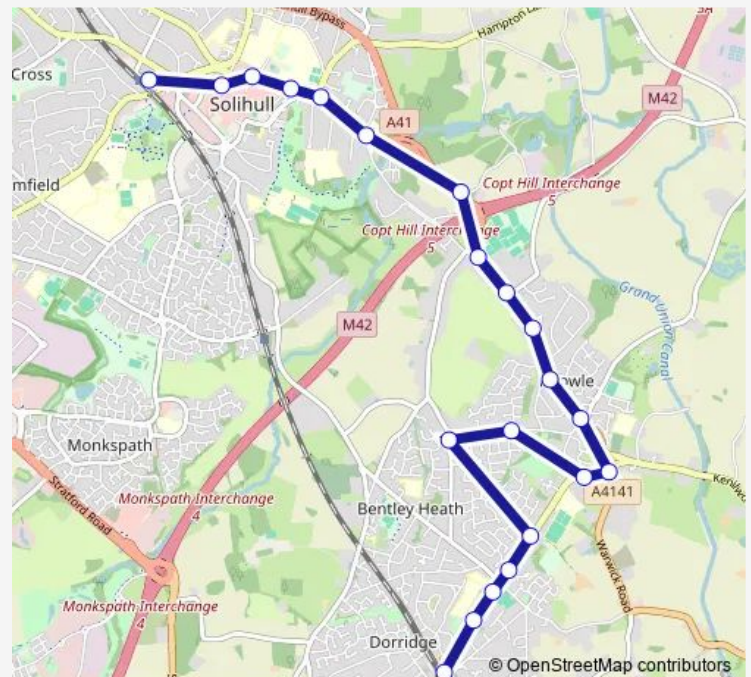

### Route schedule

Solihull Station Interchange — Dorridge Rail Station

Monday 09:10-14:06

Tuesday 09:10-14:06

Wednesday 09:10-14:06

Thursday 09:10-14:06

Friday 09:10-14:06

Saturday 08:06-19:06

### Route info

Direction: Solihull Station Interchange

Stops: 21

Trip Duration: 0 hour 26 min

■ A6 — Solihull - Dorridge via Knowle

## Route info

Direction: Dorridge Rail Station

Stops: 21

Trip Duration: 0 hour 23 min

A6 Bus time schedules and route maps are available in an offline PDF at [busmaps.com](https://busmaps.com). Use the [busmaps.com](https://busmaps.com) website to see live bus times, train schedule or subway schedule, and step-by-step directions for all public transit in Solihull