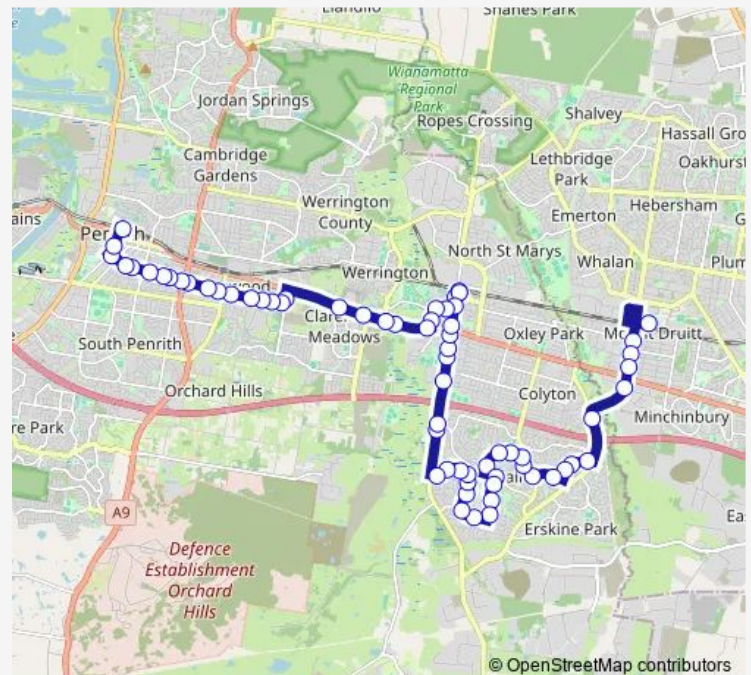

Great Western Hwy Near University Accs

Great Western Hwy After Water St

### Route schedule

Penrith Station, Stand A — Mount Druitt Station, Stand H

Monday 14:36-22:50

Tuesday 14:36-22:50

Wednesday 14:36-22:50

Thursday 14:36-22:50

Friday 14:36-22:50

Saturday 23:42

### Route info

Direction: Penrith Station, Stand A

Stops: 69

Trip Duration: 1 hour 15 min

776 — Penrith to Mount Druitt via St Clair

Great Western Hwy After Werrington Rd

Great Western Hwy At Tennant Rd

Great Western Hwy At Bridge St

Great Western Hwy Before Charles Hackett Dr

Charles Hackett Dr Opp Gabriels Lane

Charles Hackett Dr Opp St Marys Village Shopping Centre

Queen St Opp Phillip St

St Marys Station, Station St

St Marys Station, Stand B