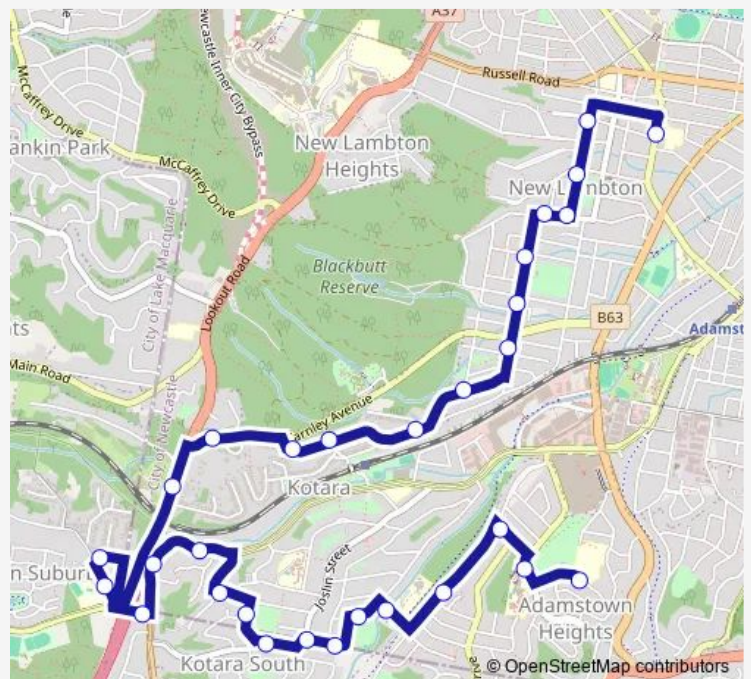

Wednesday 15:17

Thursday 15:17

Friday 15:17

Saturday —

Sunday —

Route info

Direction: Terence St Opp Belair Public School

Stops: 30

Trip Duration: 0 hour 34 min

776 — Kotara High School to St Therese Primary, New Lambton **BusMaps**

Grinsell St At March St

Meredith St At Aldyth St

Orchardtown Rd At Fay Av

Orchardtown Rd Opp Myra St

Orchardtown Rd At Jean St

Thursday 08:15

Friday 08:15

Saturday —

Sunday —

Route info

Direction: New Lambton Library, Regent St

Stops: 33

Trip Duration: 0 hour 30 min