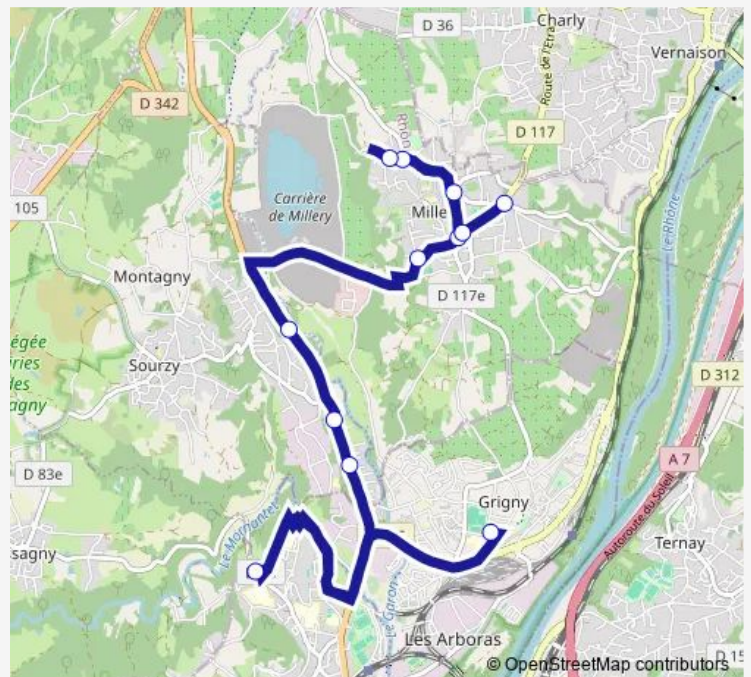

Direction

Grigny - College Emile Malfroy — Millery - LA Croix Maladiere

12 stops

[Open route schedule](#)

Grigny - College Emile Malfroy

Givors - Lycee Aragon / Picasso

Montagny - Ecole DU Bas

Montagny - Route DE Sourzy

Route schedule

Grigny - College Emile Malfroy — Millery - LA Croix Maladiere

Monday	16:05-18:15
Tuesday	16:05-18:15
Wednesday	12:10-13:15
Thursday	16:05-18:15
Friday	16:05-18:15
Saturday	—
Sunday	—

Route info

Direction: Grigny - College Emile Malfroy

Stops: 12

Trip Duration: 0 hour 27 min

Direction

Millery - LA Croix Maladiere — Givors - Lycee Aragon / Picasso

12 stops

[Open route schedule](#)

Millery - LA Croix Maladiere

Thursday 07:00-08:14

Friday 07:00-08:14

Saturday —

Sunday —

Route info

Direction: Millery - LA Croix Maladiere

Stops: 12

Trip Duration: 0 hour 36 min