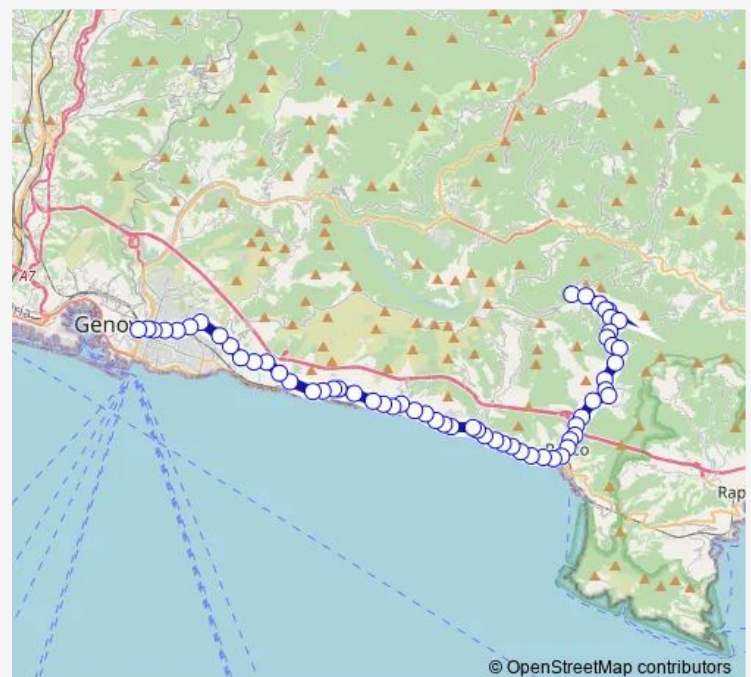

Bus 776

[Go to website](#)

Direction

Via Colle Caprile 9 Colle Caprile — Genova V.le Caviglia

60 stops

[Open route schedule](#)

Via Colle Caprile 9 Colle Caprile

Via Bianchi 57 Loc. Arzenuovo

Via Iv Novembre 39 Loc. Lucchi

Via Roma Chiesa

Via Vittorio Veneto 91 Loc. Grigio

Via Xxiv Maggio Loc. Pino

Via Xxiv Maggio F. Bivio Borissa

Via Xxiv Maggio Micelium

Fraz. Salto F. 79 Loc. Torricella

Fraz. Salto 49 F. Bivio Chiesa

Fraz. Salto F. Bivio Per Salto Posato

Via F. 26 Giro Della Ciliega

F. Chiesa

Via F. 66 Loc. Mosconi

Via Leonardo Da Vinci Via Ponte Vescina

Via Ponte Vescina Bivio Municipio Avegno

Via S. Rocco Loc. Corticella

Via S. Rocco Loc. S.Rocco - F. P.Le Europa

Via Dei Giustiniani F. P.Le Due Giugno

Via Roma F. 204

Via Roma F. 3 Di P.Le Mameli

Route schedule

Via Colle Caprile 9 Colle Caprile — Genova V.le Caviglia

Monday 05:30-20:00

Tuesday 05:30-20:00

Wednesday 05:30-20:00

Thursday 05:30-20:00

Friday 05:30-20:00

Saturday 05:30-20:00

Sunday 06:30-20:30

Route info

Direction: Via Colle Caprile 9 Colle Caprile

Stops: 60

Trip Duration: 1 hour 15 min

© OpenStreetMap contributors

776

BusMaps