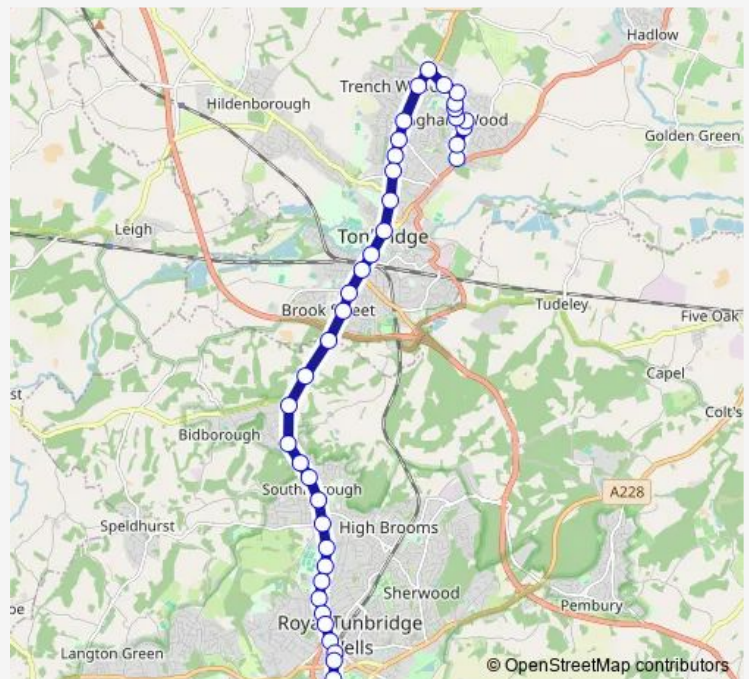

### Route schedule

Tilebarn Corner — Railway Station

Monday 07:17-07:30

Tuesday 07:17-07:30

Wednesday 07:17-07:30

Thursday 07:17-07:30

Friday 07:17-07:30

Saturday —

### Route info

Direction: Tilebarn Corner

Stops: 39

Trip Duration: 0 hour 51 min

776 — Higham Wood - Tonbridge - Tunbridge Wells

Mabledon

Hangmans Hill

Bidborough Corner

## Direction

Railway Station — Hadlow Square

46 stops

[Open route schedule](#)

Railway Station

War Memorial

Grosvenor Road

Woodbury Park Road

## Route info

Direction: Railway Station

Stops: 46

Trip Duration: 0 hour 56 min

Cage Green Road

Denbeigh Drive

Cavendish Close

Reynolds Close