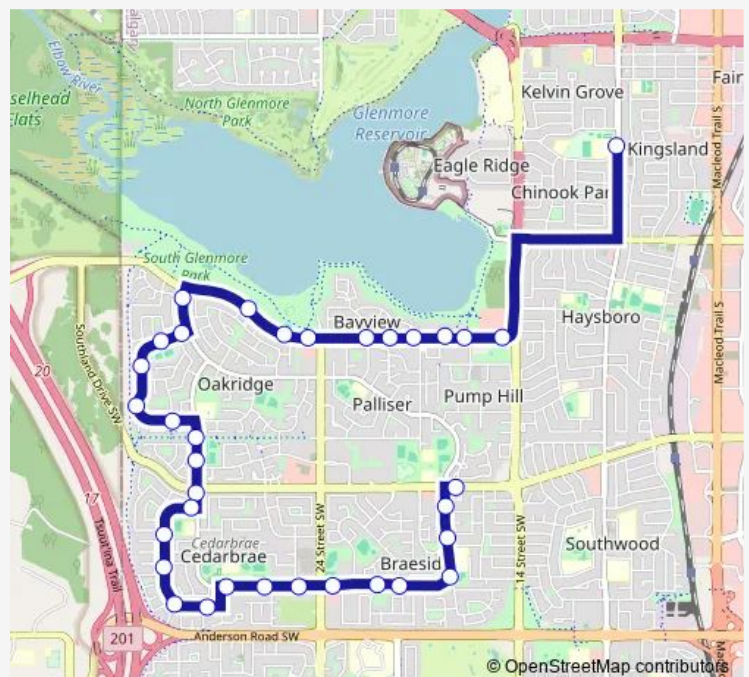

NB Oakfield DR @ Oakmoor DR Sw

WB Oakwood DR @ Oakfield DR Sw

WB Oakwood DR @ Oakcliffe DR Sw

NB Oakwood DR @ Oakmount DR Sw

Route schedule

WB Southland DR @ Bradbury DR Sw — NB Elbow DR @ 75 AV Sw

Monday 08:20

Tuesday 08:20

Wednesday 08:20

Thursday 08:20

Friday 08:20

Saturday —

Sunday —

Route info

Direction: WB Southland DR @ Bradbury DR Sw

Stops: 35

Trip Duration: 0 hour 27 min

776 — Wise Wood/Palliser/Oakridge

NB Oakwood DR @ 93 AV Sw

EB Oakwood DR @ Oakmount WY Sw

NB Palliser DR @ Oakwood DR Sw

EB 90 AV SW @ Palliser Dr

EB 90 AV SW @ Oakeside Ga

EB 90 AV SW @ Oakeside Ga

EB 90 AV SW @ 24 ST Sw

EB 90 AV SW @ Bay View Dr

EB 90 AV SW @ Bay Ridge Dr

EB 90 AV SW @ 19 ST Sw

EB 90 AV SW @ W. of 16 ST Sw

EB 90 AV SW @ 16 ST Sw

NB 14 ST SW @ 90 AV Sw