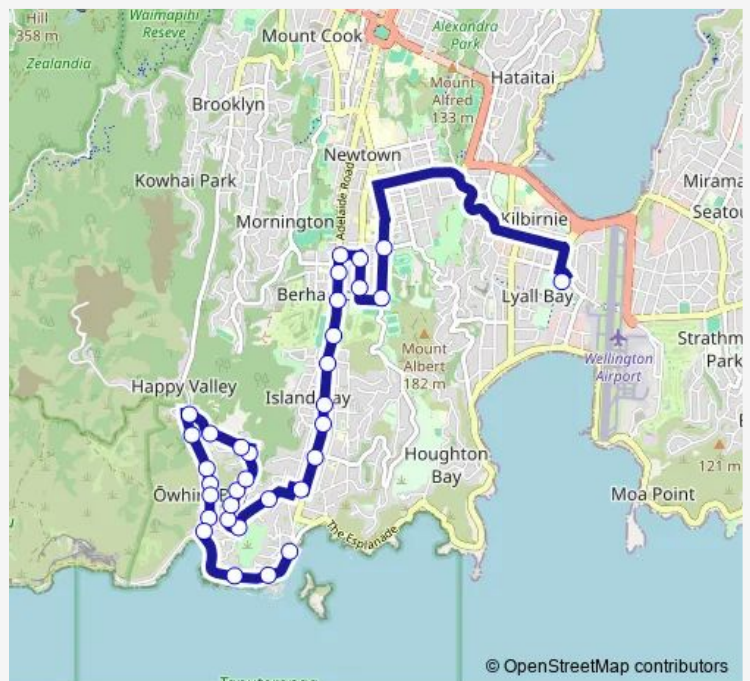

Adelaide Road (near 493)

Adelaide Road (near 543)

Adelaide Road at Wakefield Park (opposite)

The Parade (near 21)

The Parade (near 103)

Island Bay Shops - The Parade

The Parade (near 225)

Humber Street at The Parade (school stop)

Severn Street (near 55) (school stop)

Severn Street (near 121) (school stop)

Frobisher Street at Teme Way

Frobisher Street (near 35)

Frobisher Street (near 53)

Frobisher Street (near 75)

Route schedule

Rongotai College (school grounds) — The Esplanade at Beach Street (near 300)

Monday	15:20
Tuesday	15:20
Wednesday	15:20
Thursday	15:20
Friday	15:20
Saturday	—
Sunday	—

Route info

Direction: Rongotai College (school grounds)

Stops: 33

Trip Duration: 0 hour 40 min

776 — Rongotai College - Berhampore - Island Bay - Owhiro Bay **BusMaps**

Frobisher Street at Murchison Street

Murchison Street at Jordan Street

Murchison Street at Domanski Crescent

Murchison Street at Happy Valley Park

Happy Valley Road (opposite 165) (school stop)

Happy Valley Road near Owhiro Bay School (school stop)