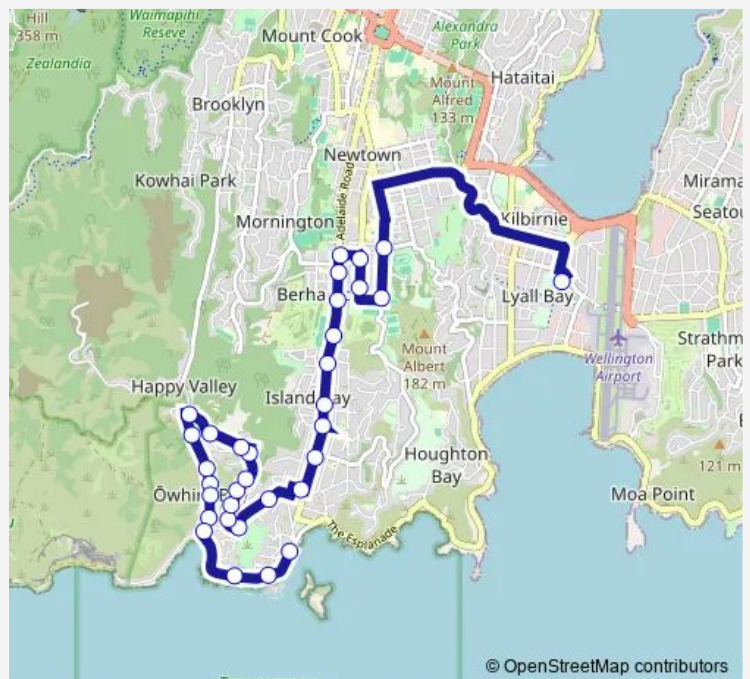

School Bus 776 Rongotai College - Berhampore - Island Bay - Owhiro Bay

[Go to website](#)

Direction

Rongotai College (school grounds) — The Esplanade at Beach Street (near 300)

33 stops

[Open route schedule](#)

Adelaide Road (near 493)

Adelaide Road (near 543)

Adelaide Road at Wakefield Park (opposite)

The Parade (near 21)

The Parade (near 103)

Island Bay Shops - The Parade

The Parade (near 225)

Humber Street at The Parade (school stop)

Severn Street (near 55) (school stop)

Severn Street (near 121) (school stop)

Frobisher Street at Teme Way

Frobisher Street (near 35)

Frobisher Street (near 53)

Frobisher Street (near 75)

Route schedule

Rongotai College (school grounds) — The Esplanade at Beach Street (near 300)

Monday	15:20
Tuesday	15:20
Wednesday	15:20
Thursday	15:20
Friday	15:20
Saturday	—
Sunday	—

Route info

Direction: Rongotai College (school grounds)

Stops: 33

Trip Duration: 0 hour 40 min

776 — Rongotai College - Berhampore - Island Bay - Owhiro Bay **BusMaps**