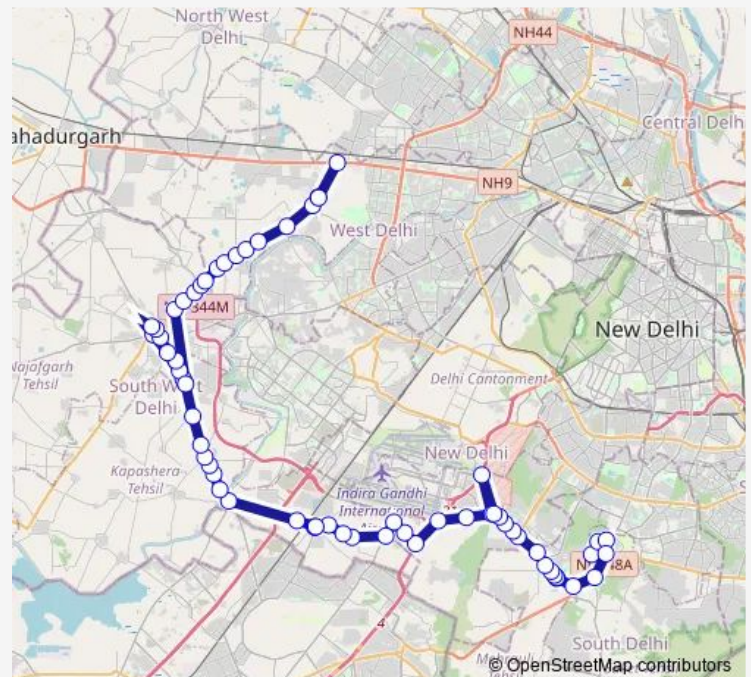

Mahipal Pur Village

Mahipal Pur Crossing NH-8

Rang Puri (NH-8)

Route schedule

Mehrauli Terminal — Qamruddin Nagar Terminal

Monday 08:32-21:12

Tuesday 08:32-21:12

Wednesday 08:32-21:12

Thursday 08:32-21:12

Friday 08:32-21:12

Saturday 08:32-21:12

Sunday 08:32-21:12

Route info

Direction: Mehrauli Terminal

Stops: 77

Trip Duration: 3 hour 9 min