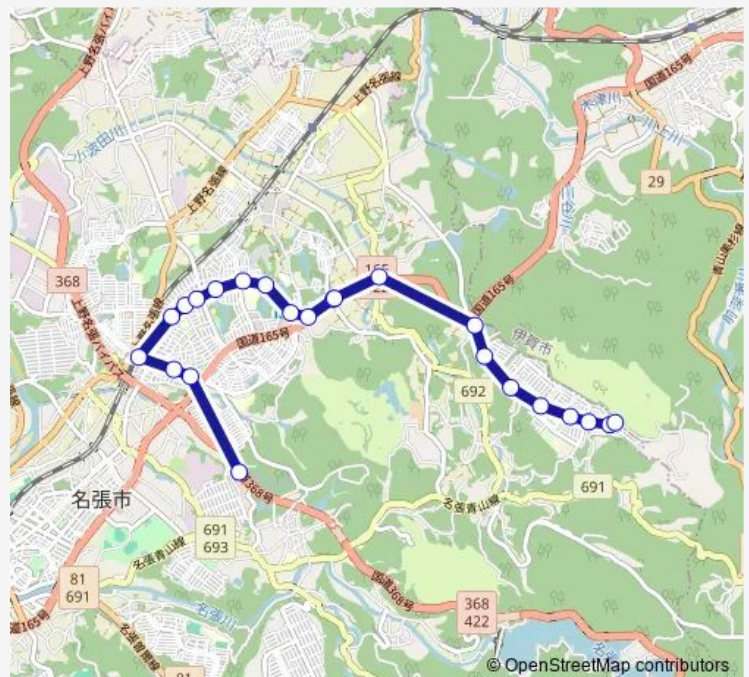

Thursday 09:00-12:04

Friday 09:00-12:04

Saturday 09:02

Sunday 09:02

Route info

Direction: すずらん台

Stops: 23

Trip Duration: 0 hour 28 min

Saturday 06:00-19:55

Sunday 06:00-19:55

Route info

Direction: すずらん台

Stops: 34

Trip Duration: 0 hour 53 min

名張市役所

国道夏見