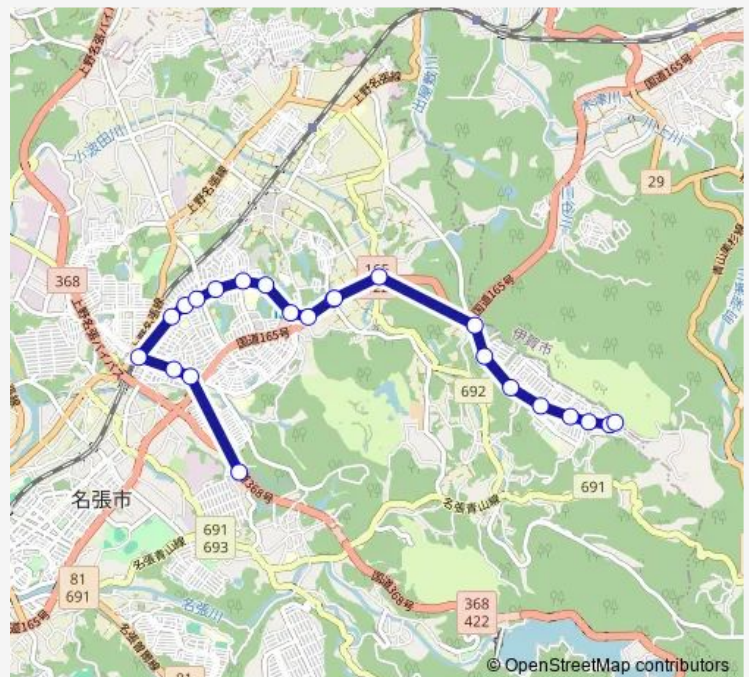

Thursday 09:00-12:04

Friday 09:00-12:04

Saturday 09:02

Sunday 09:02

Route info

Direction: すずらん台

Stops: 23

Trip Duration: 0 hour 28 min

Saturday 06:00-19:55

Sunday 06:00-19:55

Route info

Direction: すずらん台

Stops: 34

Trip Duration: 0 hour 53 min

名張市役所

国道夏見