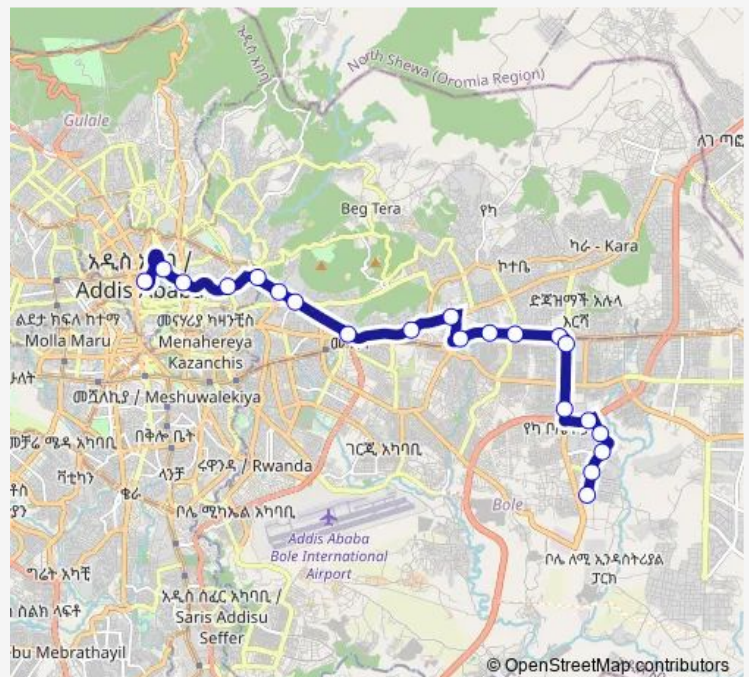

Saturday 06:00

Sunday 06:00

Route info

Direction: Summit Condominiums

Stops: 19

Trip Duration: 1 hour 20 min

AB011 — Summit Condominiums ↔ Piassa Arada

Direction

Piassa Arada — Summit Condominiums

21 stops

[Open route schedule](#)

Piassa Arada

St. Mary Church

Arat Kilo

Bel Air

Kokebe Tsebah School