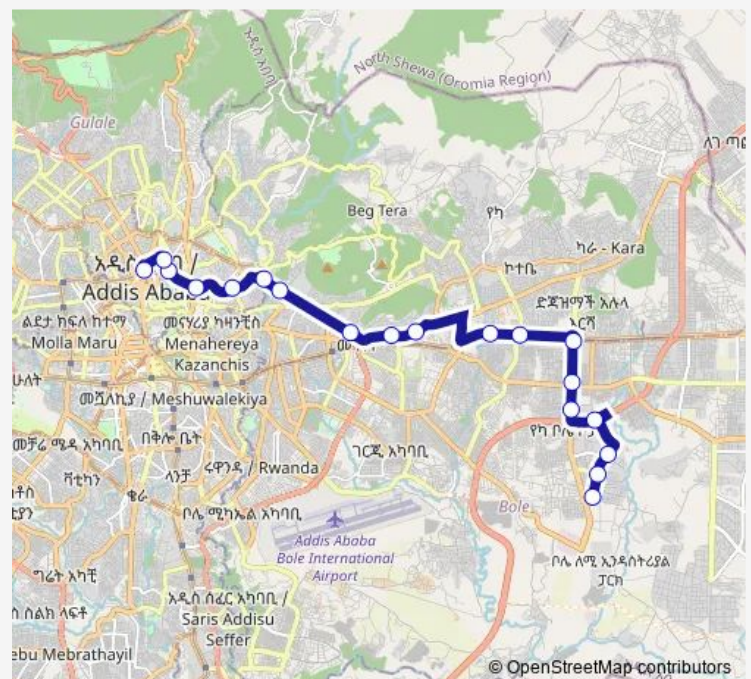

Thursday 06:00

Friday 06:00

Saturday 06:00

Sunday 06:00

Route info

Direction: Piassa Arada

Stops: 21

Trip Duration: 1 hour 16 min

Ab011 — Summit Condominiums ↔ Piassa Arada

Direction

Summit Condominiums — Piassa Arada

19 stops

[Open route schedule](#)

Summit Condominiums

Gate 2

Tena Tabeya