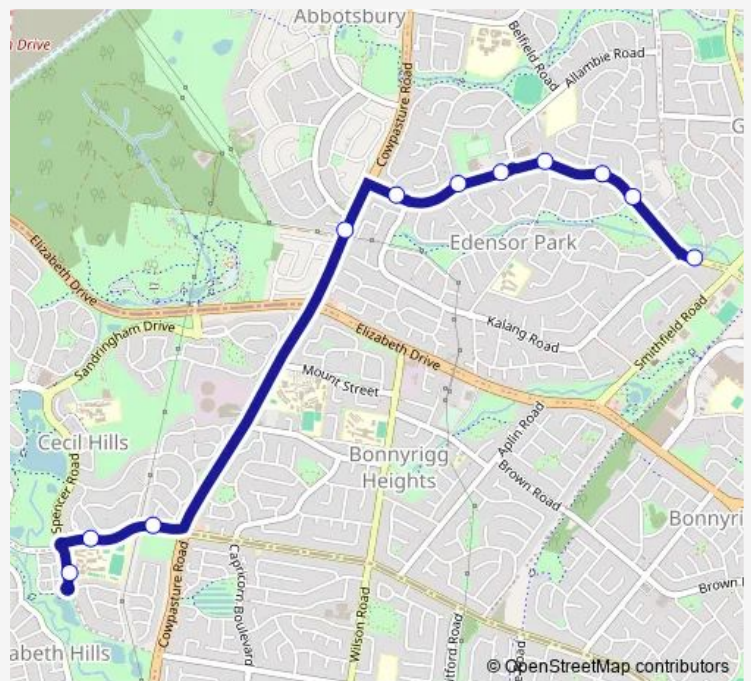

School Bus 9532 Cecil Hills High School to Edensor Park

[Go to website](#)

Direction

Cecil Hills High School, Spencer Rd — Edensor Rd At Sweethaven Rd

11 stops

[Open route schedule](#)

Cecil Hills High School, Spencer Rd

Frederick Rd After Spencer Rd

Frederick Rd Before Gabriella Av

Cowpasture Rd Before Bancroft Rd

Edensor Rd At Coonawarra St

Edensor Rd Opp Markovina St

Sydney United Sports Centre, Edensor Rd

Edensor Rd At Swan Rd

Edensor Rd After Duardo St

Edensor Rd Opp Eldershaw Rd

Edensor Rd At Sweethaven Rd

Route schedule

Cecil Hills High School, Spencer Rd — Edensor Rd At Sweethaven Rd

Monday	15:02
Tuesday	15:02
Wednesday	15:02
Thursday	15:02
Friday	15:02
Saturday	—
Sunday	—

Route info

Direction: Cecil Hills High School, Spencer Rd

Stops: 11

Trip Duration: 0 hour 15 min

9532 — Cecil Hills High School to Edensor Park

9532 School Bus time schedules and route maps are available in an offline PDF at busmaps.com. Use the busmaps.com website to see live bus times, train schedule or subway schedule, and step-by-step directions for all public transit in Liverpool