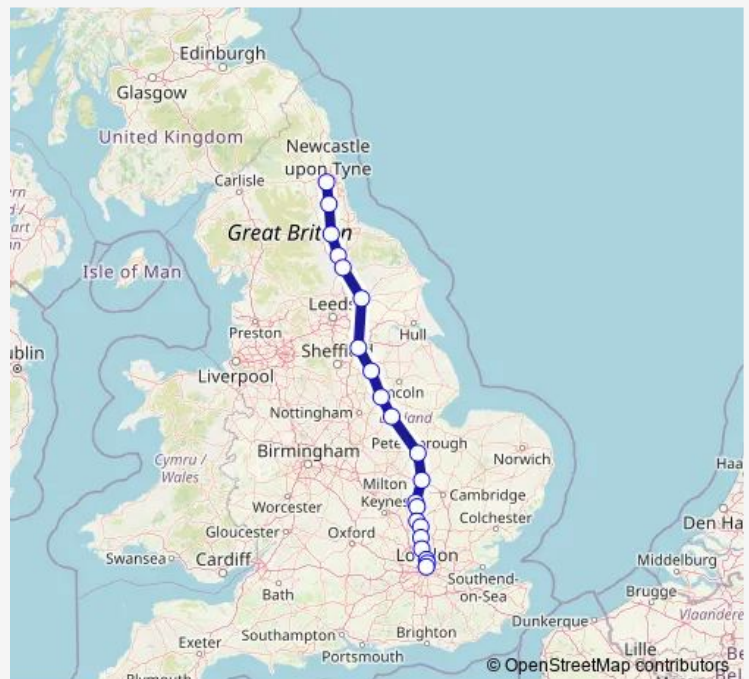

Rail Gr:Ncl->Kgx GR train service from NCL to Kgx

[Go to website](#)

Direction

Newcastle — London Kings Cross

21 stops

[Open route schedule](#)

Newcastle

Durham

Darlington

Northallerton

Thirsk

York

Doncaster

Retford

Newark North Gate

Grantham

Alexandra Palace

Finsbury Park

London Kings Cross

Route schedule

Newcastle — London Kings Cross

Monday 04:44-06:55

Tuesday 04:44-06:55

Wednesday 04:44-06:55

Thursday 04:44-06:55

Friday 04:44-06:55

Saturday 04:44-06:55

Sunday 07:54-16:06

Route info

Direction: Newcastle

Stops: 21

Trip Duration: 3 hour 13 min