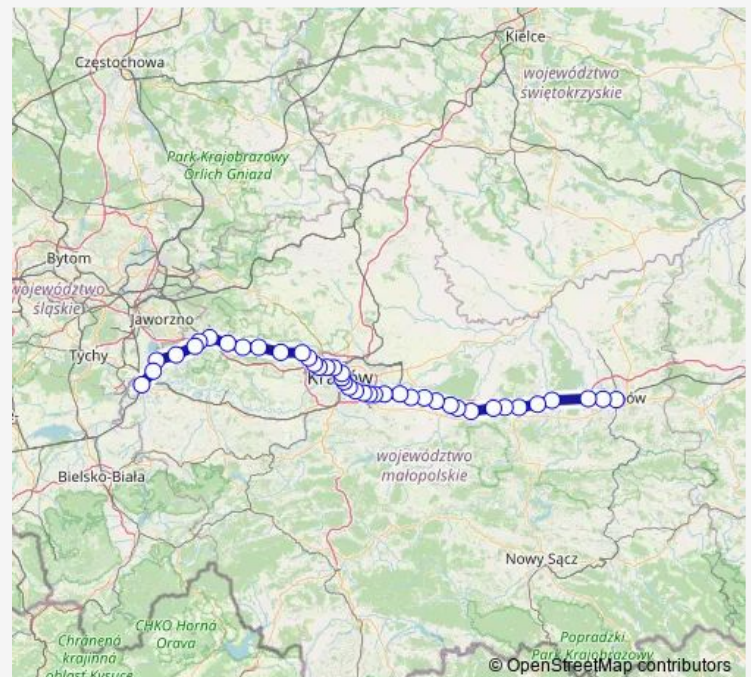

Rail Ska3

[Go to website](#)

Direction

Tarnów — Oświęcim

41 stops

[Open route schedule](#)

Tarnów

Tarnów Mościce

Bogumiłowice

Biadoliny

Sterkowiec

Brzesko Okocim

Jasień Brzeski

Rzezawa

Bochnia

Cikowice

Stanisławice

Kłaj

Szarów

Staniątki

Podłęże

Węgrzce Wielkie

Kokotów

Kraków Złocień

Kraków Biezanów

Kraków Prokocim

Kraków Płaszów

Route schedule

Tarnów — Oświęcim

Monday 03:08-22:21

Tuesday 03:08-22:21

Wednesday 03:08-22:21

Thursday 03:08-22:21

Friday 03:08-22:21

Saturday 03:08-22:21

Sunday 03:08-22:21

Route info

Direction: Tarnów

Stops: 41

Trip Duration: 2 hour 41 min

Ska3

BusMaps