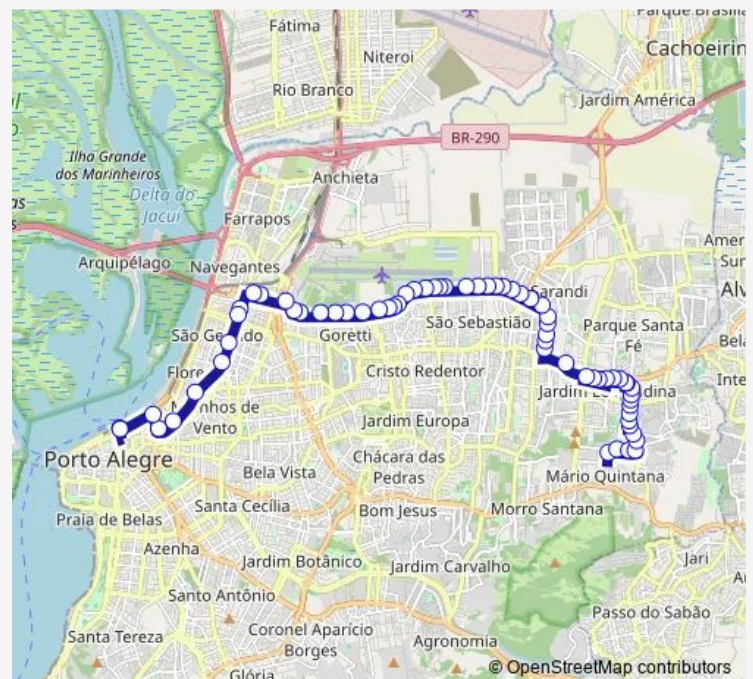

Saturday —

Sunday —

Route info

Direction: Martim Felix Berta 2574

Stops: 65

Trip Duration: 0 hour 46 min

7611 — Leopoldina / Sertorio (Chacara DA Fumaca)

Baltazar DE Oliveira Garcia S/N