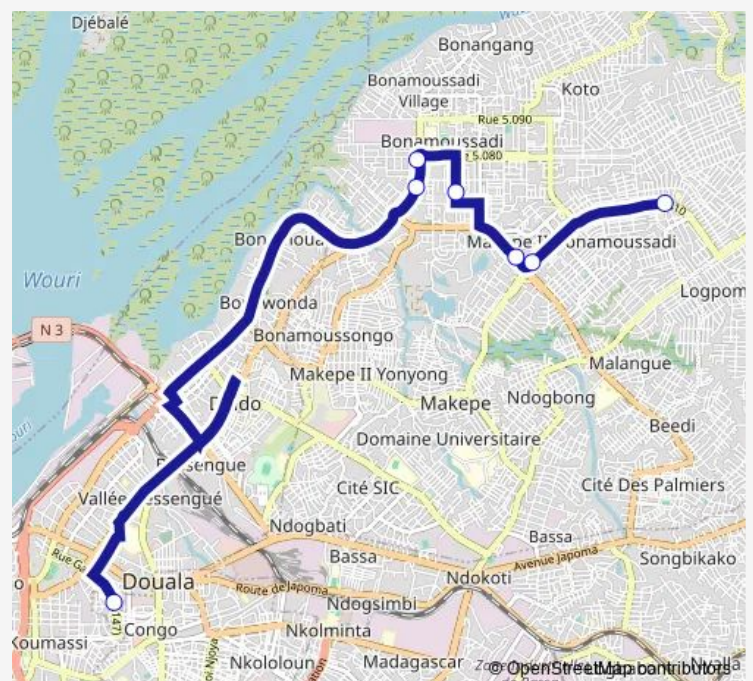

Communal Taxi Service Logpom to Marche Congo via Carrefour Ecole Publique

[Go to website](#)

Direction

Rone Poulein — Bali, Rue Galieni

7 stops

[Open route schedule](#)

Rone Poulein

Rond point Petit Pays

Pharmacie la Patience Makepe

JC Bonamoussadi

Rond Point Laureat

Denver Plaza

Bali, Rue Galieni

Route schedule

Rone Poulein — Bali, Rue Galieni

Monday	13:48
Tuesday	13:48
Wednesday	13:48
Thursday	13:48
Friday	13:48
Saturday	13:48
Sunday	13:48

Route info

Direction: Rone Poulein

Stops: 7

Trip Duration: 2 hour 22 min

Logpom to Marche Congo via Carrefour Ecole Publique

Communal Taxi Service time schedules and route maps are available in an offline PDF at busmaps.com. Use the busmaps.com website to see live bus times, train schedule or subway schedule, and step-by-step directions for all public transit in Douala