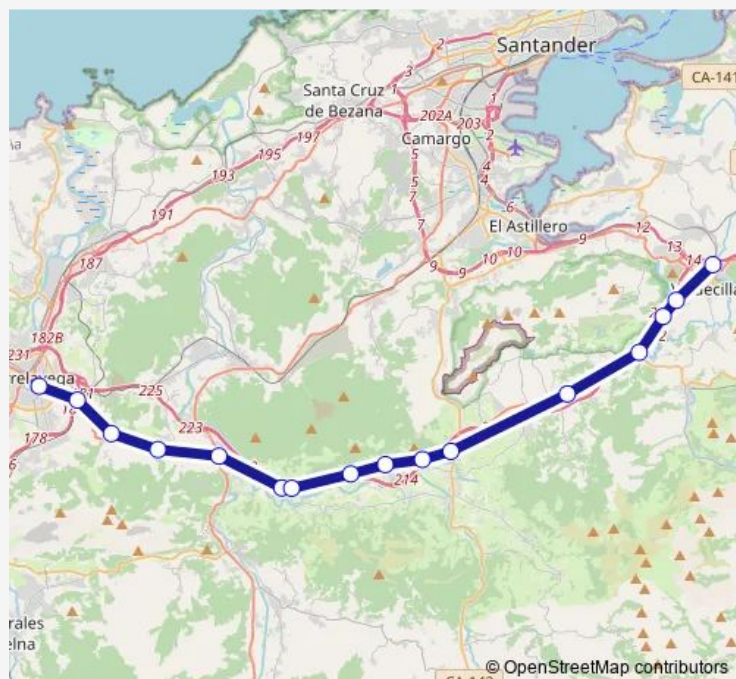

### Route schedule

Torrelavega — Solares

Monday 09:00-20:00

Tuesday 09:00-20:00

Wednesday 09:00-20:00

Thursday 09:00-20:00

Friday 09:00-20:00

Saturday 09:00-18:20

### Route info

Direction: Torrelavega

Stops: 16

Trip Duration: 0 hour 55 min

ALSA - Solares Bus time schedules and route maps are available in an offline PDF at [busmaps.com](https://busmaps.com). Use the [busmaps.com](https://busmaps.com) website to see live bus times, train schedule or subway schedule, and step-by-step directions for all public transit in Puente Viesgo