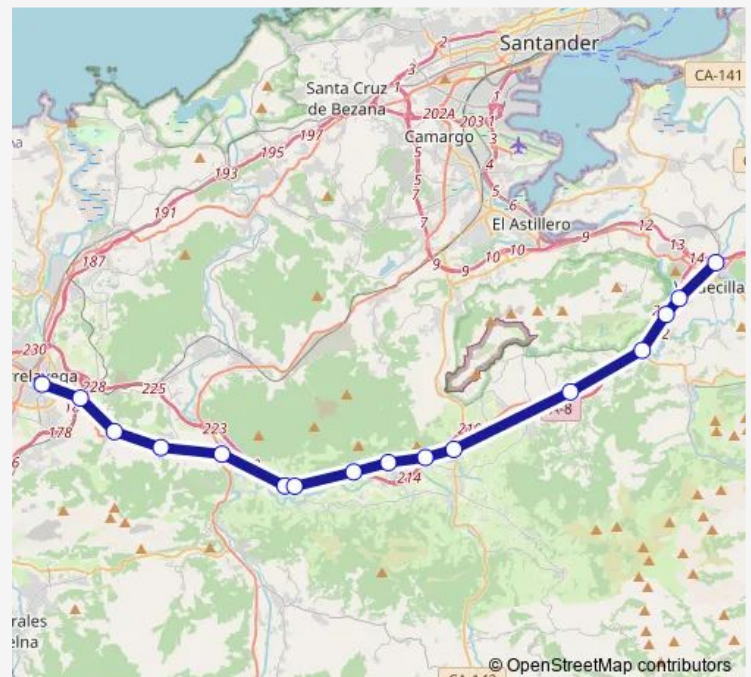

Direction

Torrelavega — Solares

16 stops

[Open route schedule](#)

Torrelavega

Sierrapando

La Montaña

Las Presillas

Vargas

Socobio (Castañeda)

Pomaluengo

La Cueva

La Penilla (Sta. Maria Cayon)

La Encina

Saron

Penagos

Pamanes

S.Vitores

Sobremazas

Solares

Route schedule

Torrelavega — Solares

Monday 09:00-20:00

Tuesday 09:00-20:00

Wednesday 09:00-20:00

Thursday 09:00-20:00

Friday 09:00-20:00

Saturday 09:00-18:20

Sunday 09:00-18:20

Route info

Direction: Torrelavega

Stops: 16

Trip Duration: 0 hour 55 min

■ ALSA - Solares — Torrelavega-Solares