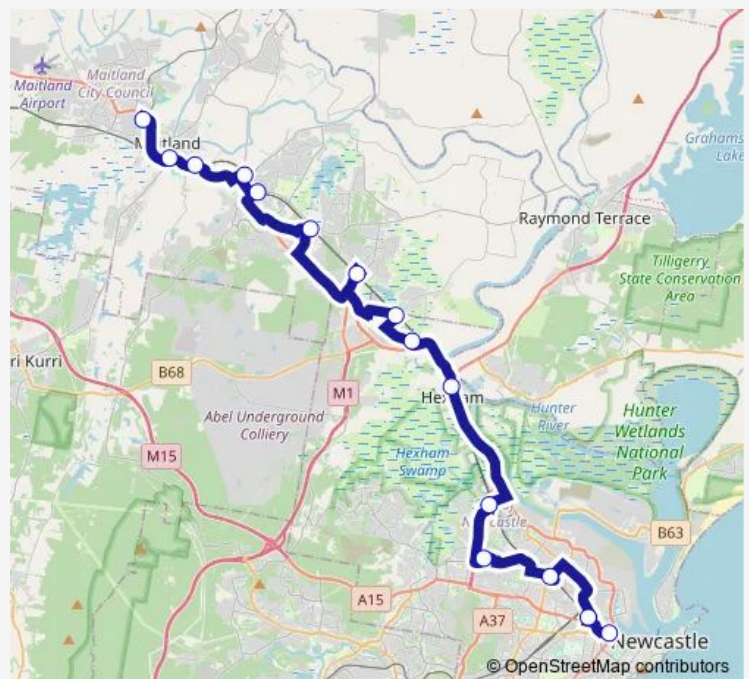

Telarah Station, Johnson St

Maitland Station, Station St

High St Opp Sparke St

East Maitland Station

Victoria Street Station, Victoria St

Metford Station, Ferraby Dr

Thornton Station, Karuah St

Beresfield Station, Addison St

Anderson Dr Opp Tarro Public School

Maitland Rd Before Old Maitland Rd

Astra St Before Sandgate Rd

Mathematics Building, Ring Rd

Waratah Station, Platt St

Hamilton Station, Beaumont St, Stand A

Newcastle Interchange, Stand C

Route schedule

Telarah Station, Johnson St — Newcastle Interchange, Stand C

Monday	—
Tuesday	—
Wednesday	—
Thursday	—
Friday	26:31 ⁺¹
Saturday	03:31-02:36 ⁺¹
Sunday	03:31-01:31 ⁺¹

Route info

Direction: Telarah Station, Johnson St

Stops: 15

Trip Duration: 1 hour 16 min

Direction

Newcastle Interchange, Stand C — Telarah Station, Johnson St

15 stops

[Open route schedule](#)

Newcastle Interchange, Stand C

Hamilton Station, Beaumont St, Stand A