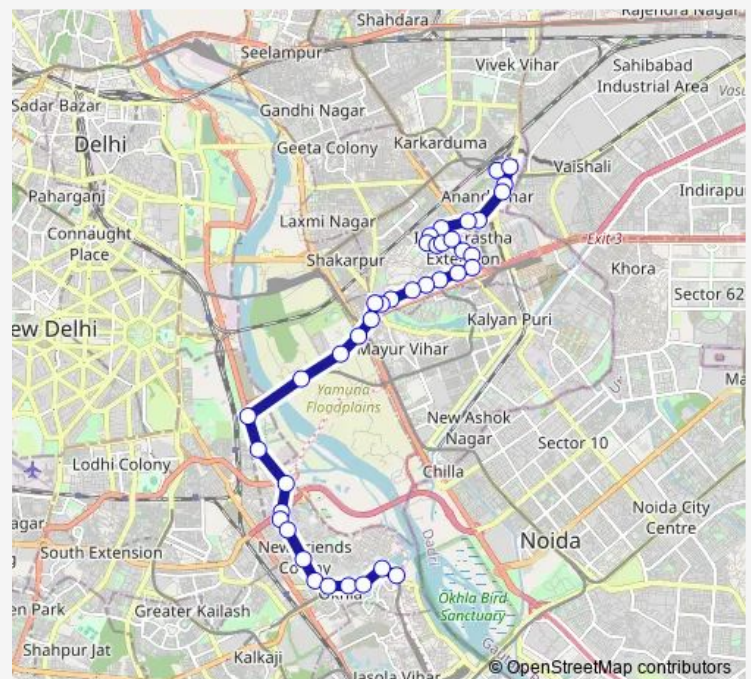

Mother Dairy Crossing

### Route schedule

Anand Vihar Isbt Terminal — Okhla Village

Monday 04:40-20:10

Tuesday 04:40-20:10

Wednesday 04:40-20:10

Thursday 04:40-20:10

Friday 04:40-20:10

Saturday 04:40-20:10

Sunday 04:40-20:10

### Route info

Direction: Anand Vihar Isbt Terminal

Stops: 39

Trip Duration: 1 hour 8 min

■ 534cup

BusMaps

Mother Dairy

Samaspur Jagir Village