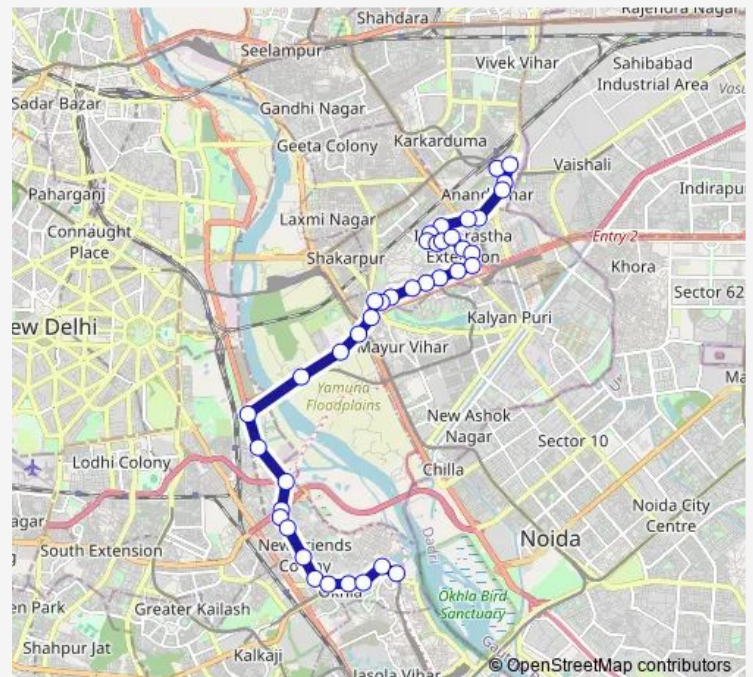

Govt Model School / Ambedkar Park

Dharma Apartment

Mother Dairy Crossing

Route schedule

Anand Vihar Isbt Terminal — Okhla Village

Monday 04:40-20:10

Tuesday 04:40-20:10

Wednesday 04:40-20:10

Thursday 04:40-20:10

Friday 04:40-20:10

Saturday 04:40-20:10

Sunday 04:40-20:10

Route info

Direction: Anand Vihar Isbt Terminal

Stops: 39

Trip Duration: 1 hour 8 min