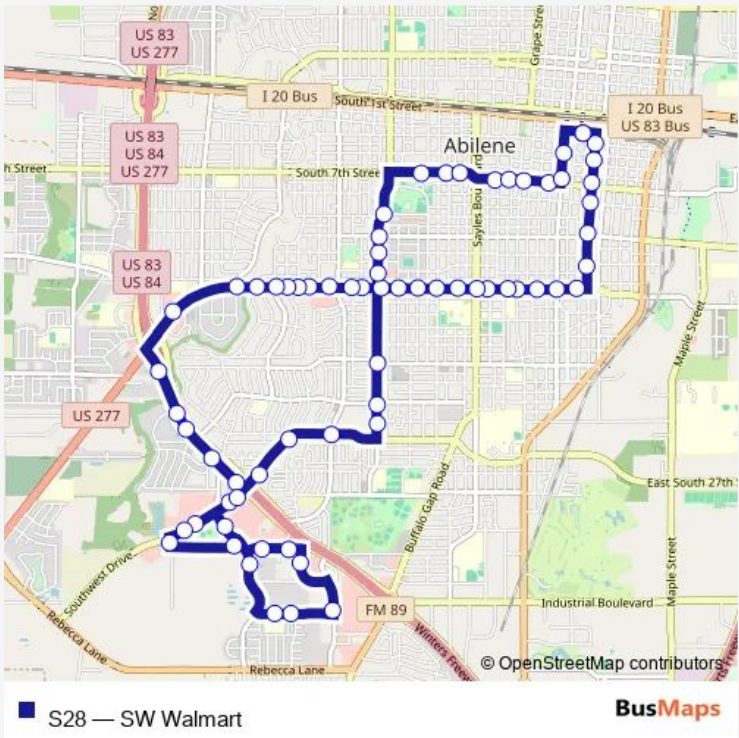

Bus S28 SW Walmart

[Go to website](#)

Direction
 Transit Center — Transit Center
 68 stops
[Open route schedule](#)

- Transit Center
- Chestnut at South 3rd
- Chestnut at South 5th
- Chestnut at South 7th
- Chestnut at South 8th
- Chestnut at South 11th
- Chestnut at South 13th
- South 14th at Sycamore
- South 14th at Butternut
- South 14th at Palm
- South 14th at Jeanette
- South 14th at Vine
- South 14th at Amarillo
- South 14th at Sayles
- South 14th at Santos
- South 14th at Ross
- South 14th at Marshall
- South 14th at Matador
- South 14th at Barrow
- South 14th at Sunset
- South 14th at Ballinger

Route schedule
 Transit Center — Transit Center

Monday	—
Tuesday	—
Wednesday	—
Thursday	—
Friday	—
Saturday	07:15-17:15
Sunday	—

Route info
 Direction: Transit Center
 Stops: 68
 Trip Duration: 0 hour 52 min

South Clack at Elm Creek Apt

South Clack at Nonesuch

South Clack at Betty Hardwick

South Clack at Edgemont

South Clack at Southwest Dr

Southwest Dr at Catclaw Dr

Southwest Walmart

Southwest Dr at Home Depot

South 7th at Meander

South 7th at Vine

South 7th at Peach

South 7th at South Side Baptist Church

Butternut at Alon

Butternut at South 4th

Transit Center

S28 Bus time schedules and route maps are available in an offline PDF at busmaps.com. Use the busmaps.com website to see live bus times, train schedule or subway schedule, and step-by-step directions for all public transit in