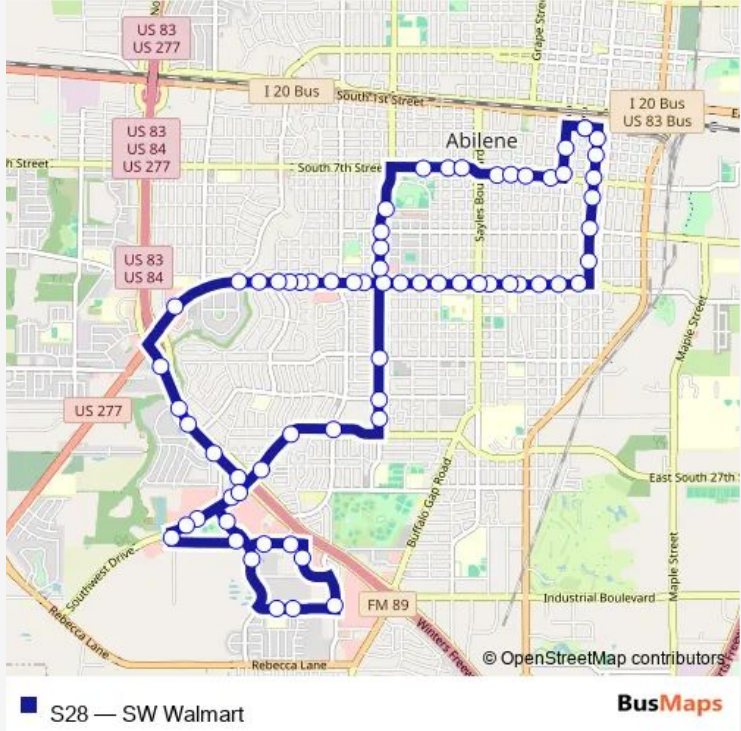

Bus S28 SW Walmart

[Go to website](#)

Direction
 Transit Center — Transit Center
 68 stops
[Open route schedule](#)

- Transit Center
- Chestnut at South 3rd
- Chestnut at South 5th
- Chestnut at South 7th
- Chestnut at South 8th
- Chestnut at South 11th
- Chestnut at South 13th
- South 14th at Sycamore
- South 14th at Butternut
- South 14th at Palm
- South 14th at Jeanette
- South 14th at Vine
- South 14th at Amarillo
- South 14th at Sayles
- South 14th at Santos
- South 14th at Ross
- South 14th at Marshall
- South 14th at Matador
- South 14th at Barrow
- South 14th at Sunset
- South 14th at Ballinger

Route schedule
 Transit Center — Transit Center

Monday	—
Tuesday	—
Wednesday	—
Thursday	—
Friday	—
Saturday	07:15-17:15
Sunday	—

Route info
 Direction: Transit Center
 Stops: 68
 Trip Duration: 0 hour 52 min

South 14th at South Willis

South 14th at Glenwood

South 14th at Hollis

South 14th at Sylvan

South 14th at Elmwood

South 14th at Woodridge

South 14th at Leggett

South 14th at Woodhaven Shopping Center

South 7th at Meander

South 7th at Vine

South 7th at Peach

South 7th at South Side Baptist Church

Butternut at Alon

Butternut at South 4th

Transit Center

S28 Bus time schedules and route maps are available in an offline PDF at busmaps.com. Use the busmaps.com website to see live bus times, train schedule or subway schedule, and step-by-step directions for all public transit in Abilene