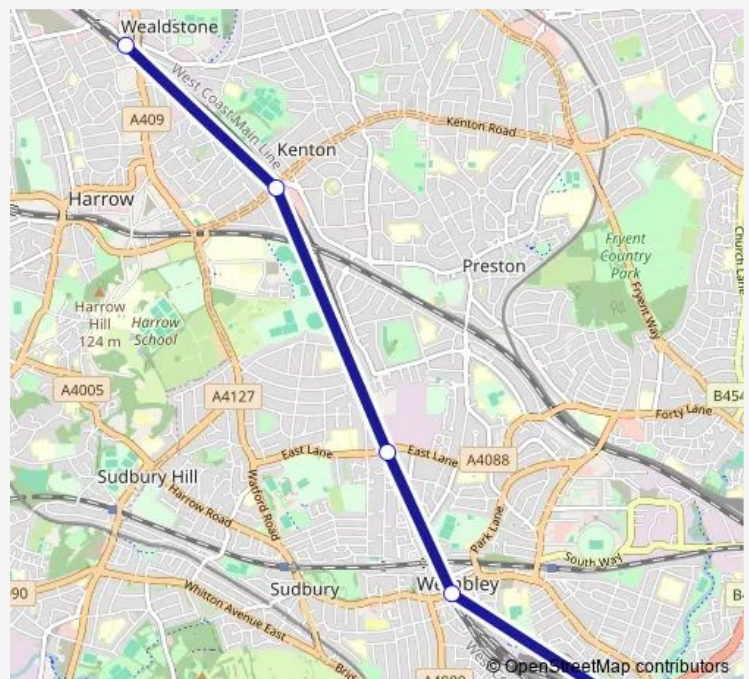

Rail Replacement Bus Service London Underground Stonebridge Park - Harrow & Wealdstone

[Go to website](#)

Direction

Stonebridge Park — Harrow & Wealdstone

5 stops

[Open route schedule](#)

Stonebridge Park

Wembley Central

North Wembley

Kenton

Harrow & Wealdstone

Route schedule

Stonebridge Park — Harrow & Wealdstone

Monday —

Tuesday —

Wednesday —

Thursday —

Friday —

Saturday 05:11

Sunday —

Route info

Direction: Stonebridge Park

Stops: 5

Trip Duration: 0 hour 30 min

London Underground Rail Replacement Bus Service time schedules and route maps are available in an offline PDF at busmaps.com. Use the busmaps.com website to see live bus times, train schedule or subway schedule, and step-by-step directions for all public transit in Wembley