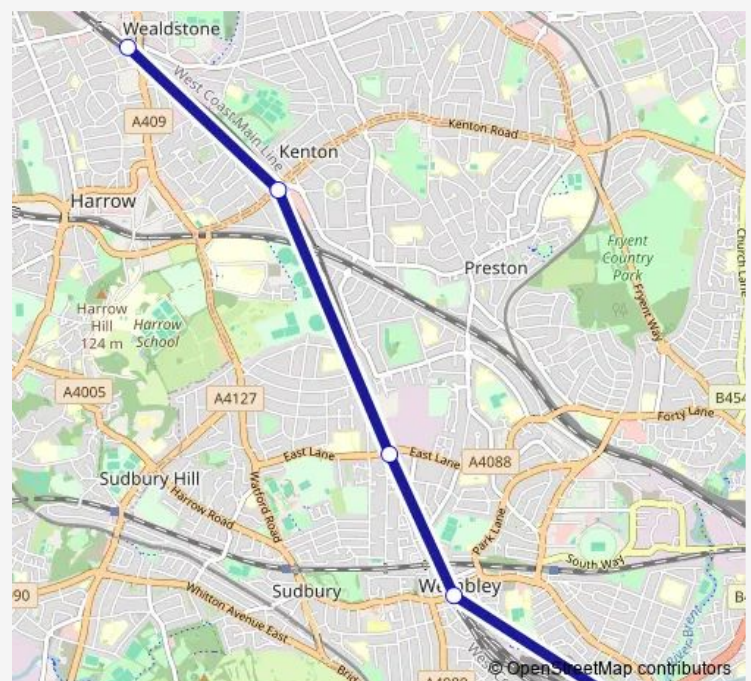

Rail Replacement Bus Service London Underground Stonebridge Park - Harrow & Wealdstone

[Go to website](#)

Direction

Stonebridge Park — Harrow & Wealdstone

5 stops

[Open route schedule](#)

Stonebridge Park

Wembley Central

North Wembley

Kenton

Harrow & Wealdstone

Route schedule

Stonebridge Park — Harrow & Wealdstone

Monday	05:16
Tuesday	—
Wednesday	—
Thursday	—
Friday	—
Saturday	—
Sunday	—

Route info

Direction: Stonebridge Park

Stops: 5

Trip Duration: 0 hour 40 min

London Underground Rail Replacement Bus Service time schedules and route maps are available in an offline PDF at busmaps.com. Use the busmaps.com website to see live bus times, train schedule or subway schedule, and step-by-step directions for all public transit in Wembley