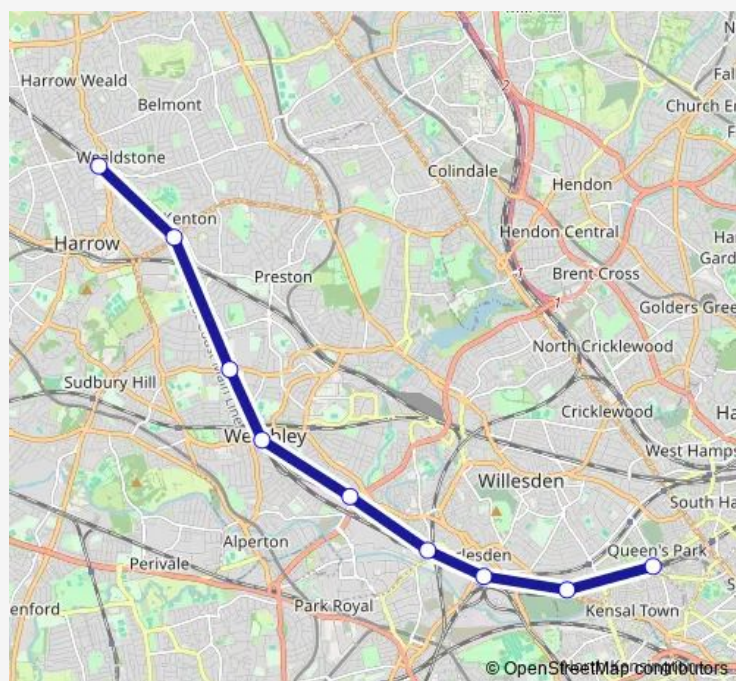

Route schedule

Queens Park (London) — Harrow & Wealdstone

Monday 00:01-00:10

Tuesday —

Wednesday —

Thursday —

Friday —

Saturday 05:06-00:20⁺¹

Sunday 00:01-00:10⁺¹

Route info

Direction: Queens Park (London)

Stops: 9

Trip Duration: 1 hour 1 min

Direction

Harrow & Wealdstone — Queens Park (London)

9 stops

[Open route schedule](#)

Harrow & Wealdstone

Kenton

North Wembley

Wembley Central

Stonebridge Park

Harlesden

Willesden Junction

Friday —

Saturday 04:55-00:32⁺¹

Sunday 00:04-00:13⁺¹

Route info

Direction: Harrow & Wealdstone

Stops: 9

Trip Duration: 1 hour 11 min

London Underground Rail Replacement Bus Service time schedules and route maps are available in an offline PDF at [busmaps.com](#). Use the [busmaps.com](#) website to see live bus times, train schedule or subway schedule, and step-by-step directions for all public transit in London