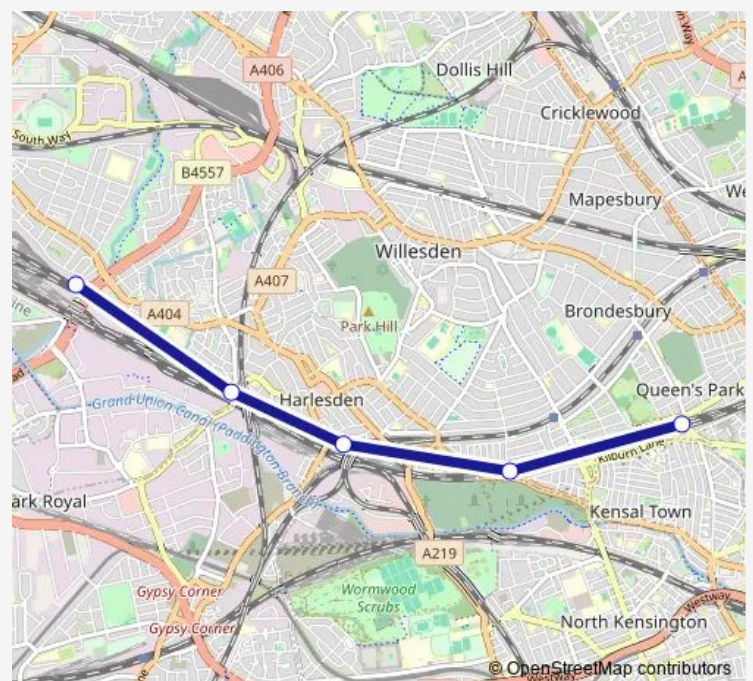

Kensal Green

Willesden Junction

Harlesden

Stonebridge Park

Route schedule

Queens Park (London) — Stonebridge Park

Monday —

Tuesday —

Wednesday —

Thursday —

Friday —

Saturday 24:35-00:51⁺¹

Sunday 00:35-00:51

Route info

Direction: Queens Park (London)

Stops: 5

Trip Duration: 0 hour 23 min

Direction

Stonebridge Park — Queens Park (London)

5 stops

[Open route schedule](#)

Stonebridge Park

Harlesden

Willesden Junction

Kensal Green

Queens Park (London)

Route schedule

Stonebridge Park — Queens Park (London)

Monday	—
Tuesday	—
Wednesday	—
Thursday	—
Friday	—
Saturday	05:13
Sunday	—

Route info

Direction: Stonebridge Park

Stops: 5