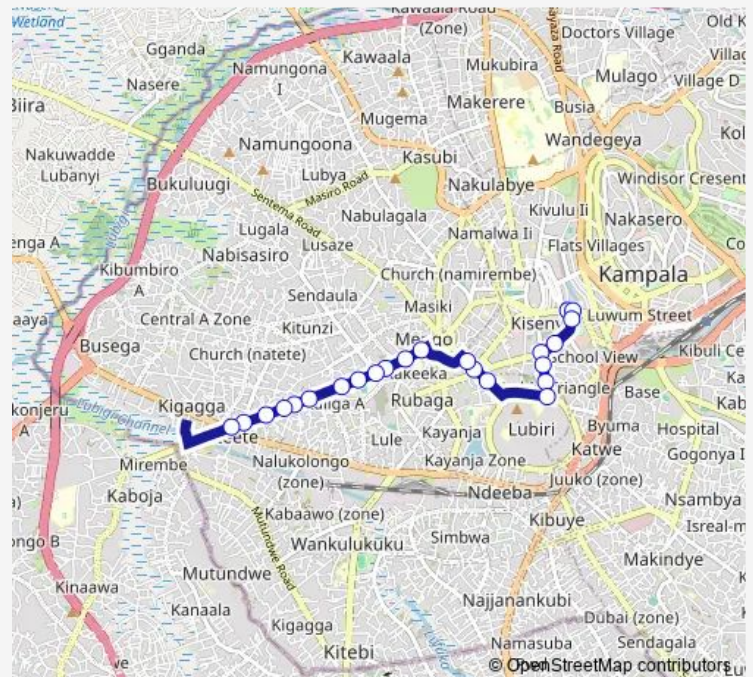

Petrocity (Nateete)

Total - Nguvu Coffee

Wakaliga Rd - Kamanya Rd Jct

Route schedule

New Taxi Park - Kk Trust Hotel — Nateete Market

Monday 06:30-19:00

Tuesday 06:30-19:00

Wednesday 06:30-19:00

Thursday 06:30-19:00

Friday 06:30-19:00

Saturday 06:30-19:00

Sunday 06:30-19:00

Route info

Direction: New Taxi Park - Kk Trust Hotel

Stops: 23

Trip Duration: 0 hour 28 min

KA063 — Nateete Taxi Park-New Taxi Park

Petrocity (Nateete)

Nateete Market

KA063 Bus time schedules and route maps are available in an offline PDF at busmaps.com. Use the busmaps.com website to see live bus times, train schedule or subway schedule, and step-by-step directions for all public transit in Kampala