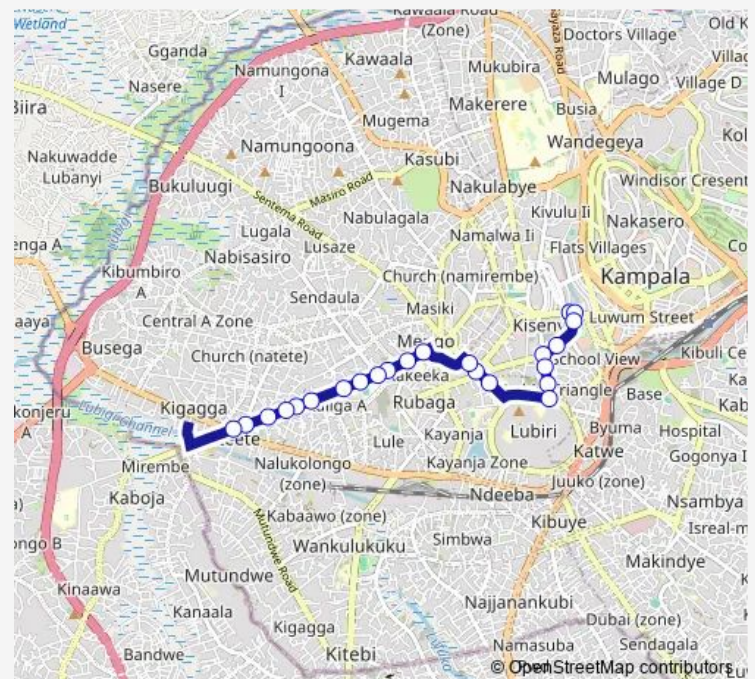

### Route schedule

New Taxi Park - Kk Trust Hotel — Nateete Market

Monday 06:30-19:00

Tuesday 06:30-19:00

Wednesday 06:30-19:00

Thursday 06:30-19:00

Friday 06:30-19:00

Saturday 06:30-19:00

### Route info

Direction: New Taxi Park - Kk Trust Hotel

Stops: 23

Trip Duration: 0 hour 32 min

■ Ka063 — Nateete Taxi Park-New Taxi Park

Petrocity (Nateete)

Nateete Market

Ka063 Bus time schedules and route maps are available in an offline PDF at [busmaps.com](https://busmaps.com). Use the [busmaps.com](https://busmaps.com) website to see live bus times, train schedule or subway schedule, and step-by-step directions for all public transit in Kampala