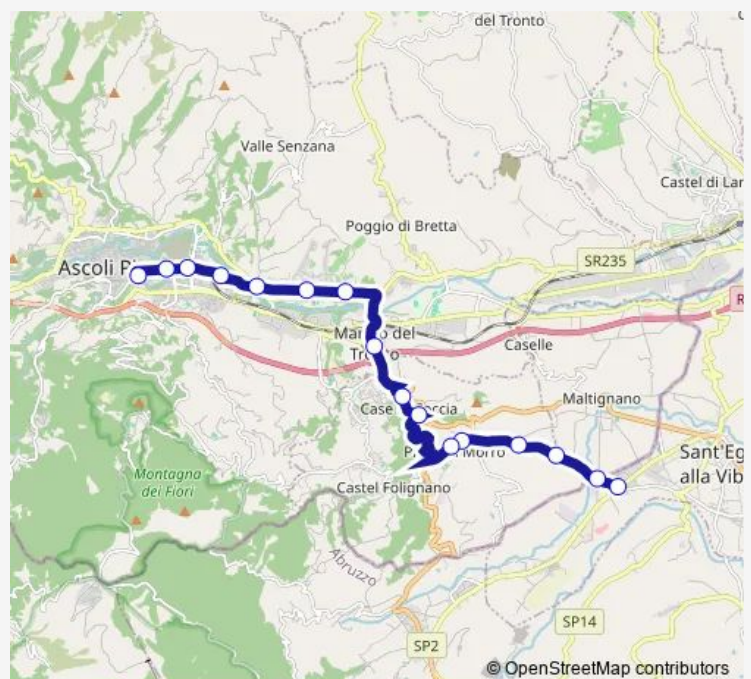

Ascoli Piceno - Monticelli Tigre

Ascoli Piceno - Monticelli Ospedale

Ascoli Piceno - Croce DI Tolignano

Ascoli Piceno - Iti

Ascoli Piceno - VIA Indipendenza Aci

Ascoli Piceno - Ponte DI Porta Maggiore

Ascoli Piceno - V.Le DE Gasperi (Jolly)

Route schedule

Villa Mattoni — Ascoli Piceno - V.Le DE Gasperi (Jolly)

Monday	11:20
Tuesday	11:20
Wednesday	11:20
Thursday	11:20
Friday	11:20
Saturday	11:20
Sunday	—

Route info

Direction: Villa Mattoni

Stops: 16

Trip Duration: 0 hour 25 min

■ Villa Mattoni-Piane DI Morro-Case DI Coccia-Marino-Monticelli-Viale DE Gasperi

Bus time schedules and route maps are available in an offline PDF at busmaps.com. Use the busmaps.com website to see live bus times, train schedule or subway schedule, and step-by-step directions for all public transit in Ascoli Piceno