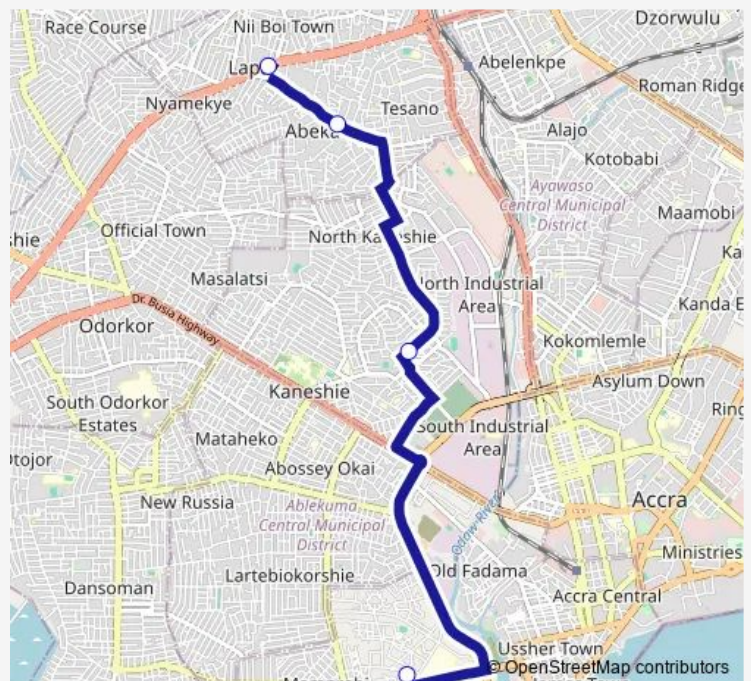

Friday 09:48

Saturday 09:48

Sunday 09:48

Route info

Direction: Terminal Korle Bu Station

Stops: 4

Trip Duration: 0 hour 39 min

048B — Korle Bu Station to Abeka lapaz

048B Bus time schedules and route maps are available in an offline PDF at busmaps.com. Use the busmaps.com website to see live bus times, train schedule or subway schedule, and step-by-step directions for all public transit in Accra