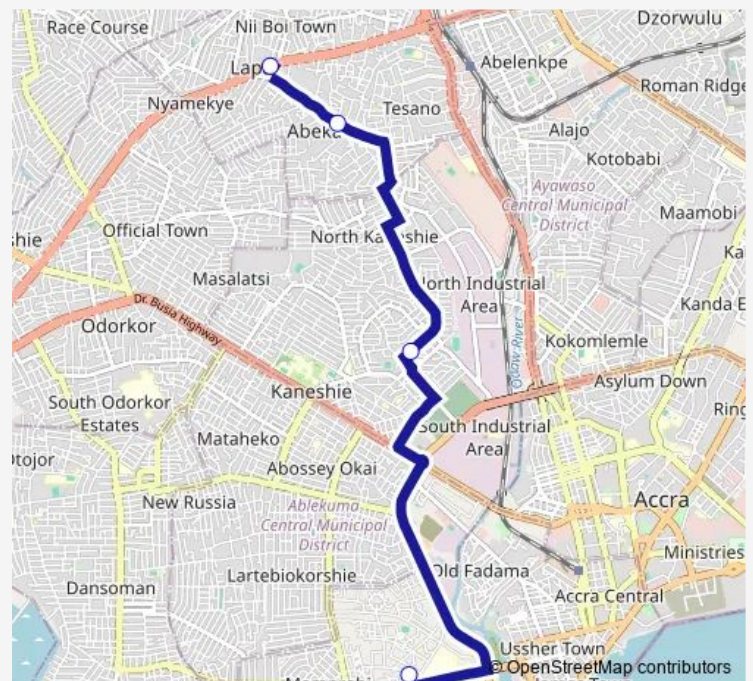

Friday 09:48

Saturday 09:48

Sunday 09:48

Route info

Direction: Terminal Korle Bu Station

Stops: 4

Trip Duration: 0 hour 39 min

■ 048b — Korle Bu Station to Abeka lapaz