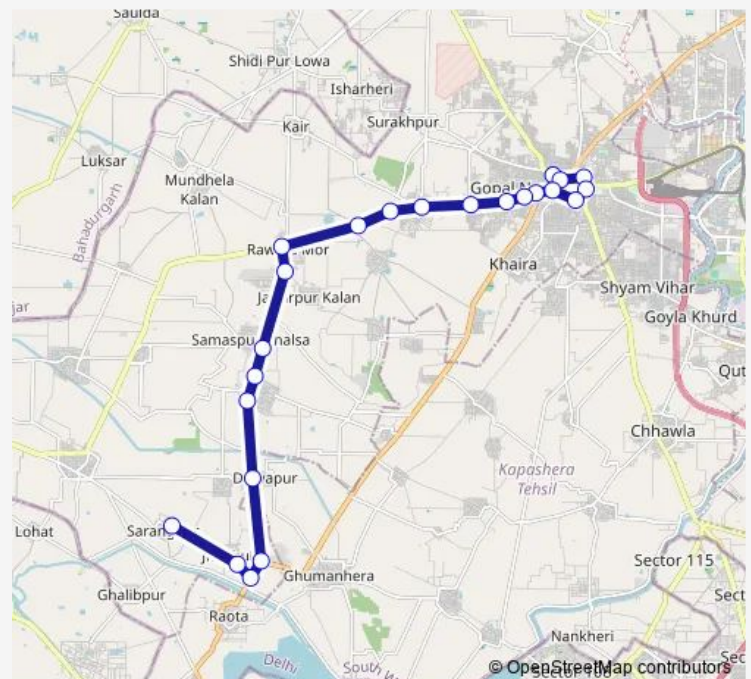

Bus 844down

[Go to website](#)

Direction

Najafgarh Terminal — Sarang Pur Village

23 stops

[Open route schedule](#)

Najafgarh Terminal

Jharoda Crossing/Nazafgarh Terminal

Dariyapur Village / Malikpur Crossing

Jhul-Jhuli Check Post / Ghumanhera Crossing

Jhuljhuli Xing

Route schedule

Najafgarh Terminal — Sarang Pur Village

Monday 06:00-21:36

Tuesday 06:00-21:36

Wednesday 06:00-21:36

Thursday 06:00-21:36

Friday 06:00-21:36

Saturday 06:00-21:36

Sunday 06:00-21:36

Route info

Direction: Najafgarh Terminal

Stops: 23

Trip Duration: 1 hour 12 min

844down

Jhuljhuli Village

Sarang Pur Village

844down Bus time schedules and route maps are available in an offline PDF at busmaps.com. Use the busmaps.com website to see live bus times, train schedule or subway schedule, and step-by-step directions for all public transit in Najafgarh