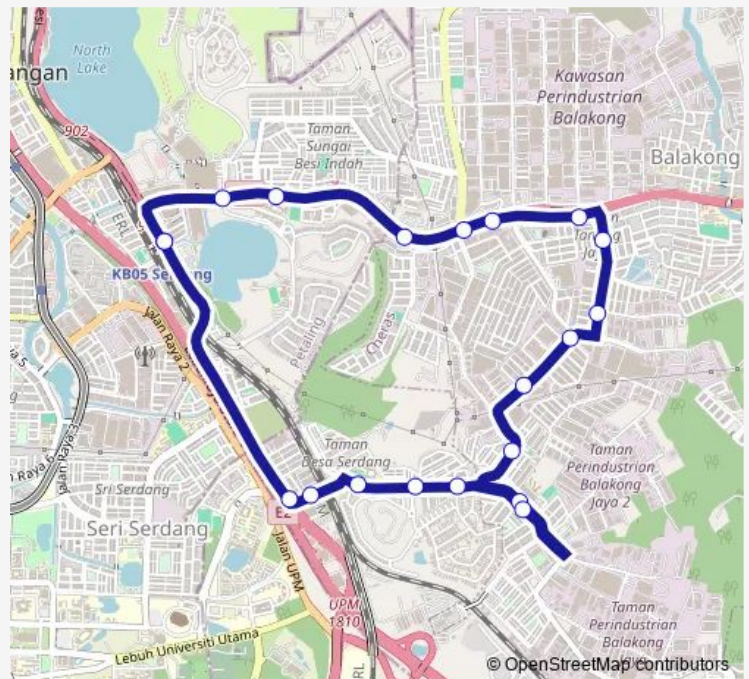

Kj701 Wisma Tanjung Balai

Sj597 SK Taman SG Besi Indah

(M) Sj598 THE Mines (Opp)

Sj595 KTM Komuter Serdang (Opp)

Route schedule

Sj595 KTM Komuter Serdang (Opp) — Sj595 KTM Komuter Serdang (Opp)

Monday	06:00-23:30
Tuesday	06:00-23:30
Wednesday	06:00-23:30
Thursday	06:00-23:30
Friday	06:00-23:30
Saturday	06:00-21:30
Sunday	06:00-21:30

Route info

Direction: Sj595 KTM Komuter Serdang (Opp)

Stops: 20

Trip Duration: 0 hour 25 min

T571 — Stesen KTM Serdang ~ Taman Sri Pulai

T571 Bus time schedules and route maps are available in an offline PDF at busmaps.com. Use the busmaps.com website to see live bus times, train schedule or subway schedule, and step-by-step directions for all public transit in Kuala Lumpur