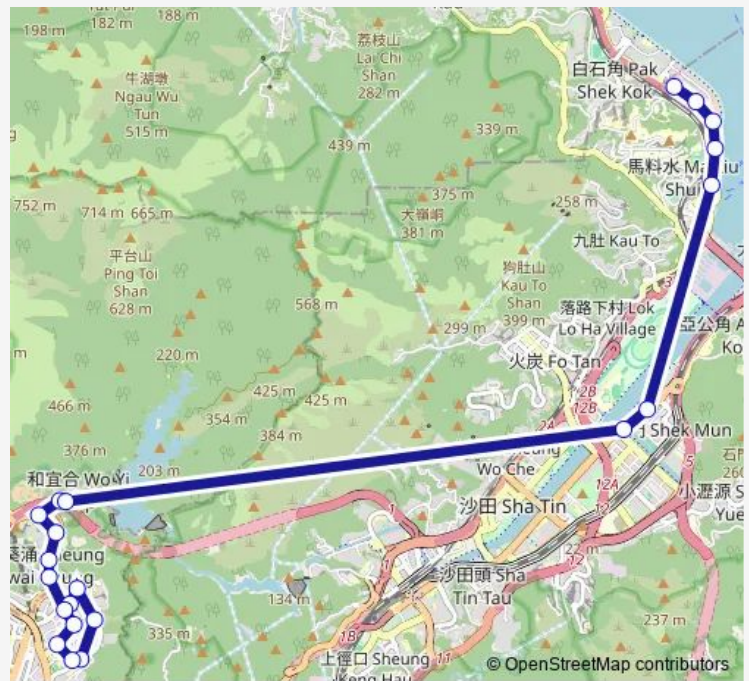

[Ctb] MA LIU Shui Public Pier, Science Park Road[[Kmb+Ctb] MA LIU Shui Public Pier/
Ma LIU

Route schedule

[Kmb] North Kwai Chung Market — [Ctb] Hong Kong Science Park Phase 3, Science Park West Avenue[[Kmb] Hong Kong Science Park Phase 3

Monday	07:50
Tuesday	07:50
Wednesday	07:50
Thursday	07:50
Friday	07:50
Saturday	—
Sunday	—

Route info

Direction: [Kmb] North Kwai Chung Market

Stops: 21

Trip Duration: 0 hour 53 min

43s — Shek YAM - Hong Kong Science Park