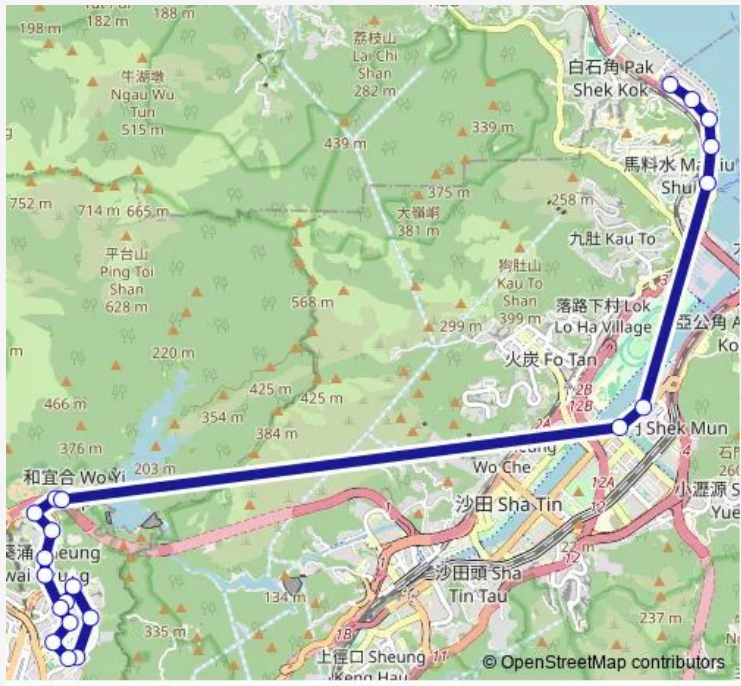

Route schedule

[Kmb] North Kwai Chung Market — [Ctb] Hong Kong Science Park Phase 3, Science Park West Avenue[[Kmb] Hong Kong Science Park Phase 3

Monday	07:50
Tuesday	07:50
Wednesday	07:50
Thursday	07:50
Friday	07:50
Saturday	—
Sunday	—

Route info

Direction: [Kmb] North Kwai Chung Market

Stops: 21

Trip Duration: 0 hour 48 min

43S — Shek YAM - Hong Kong Science Park **BusMaps**

[Ctb] MA LIU Shui Public Pier, Science Park Road[[Kmb] MA LIU Shui Public Pier
MA LIU Shui Public Pier[[Lwb] MA LIU Shui Public Pier

Monday 18:10

Tuesday 18:10

Wednesday 18:10

Thursday 18:10

Friday 18:10

Saturday —

Sunday —

Route info

Direction: [Ctb] Hong Kong Science Park, Science Park West Avenue|[Kmb] Hong Kong Science Park

Stops: 22

Trip Duration: 0 hour 48 min

[Kmb] Shek KAI House Shek LEI Estate[[Lwb] Shek KAI House Shek LEI Estate