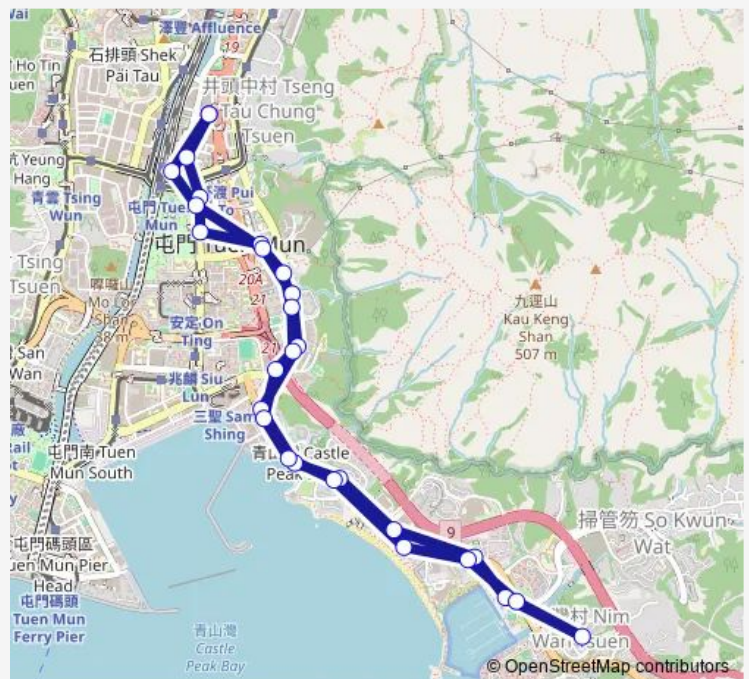

Castle Peak Road-Castle Peak Bay, Outside Hong Kong CHU HAI College|Castle Peak Road-Castle Peak Bay, Cafeteria Beach

Castle Peak Road-Castle Peak Bay, Golden Beach|Castle Peak Road-Castle Peak Bay, Opposite Golden Beach

Monday	06:00
Tuesday	06:00
Wednesday	06:00
Thursday	06:00
Friday	06:00
Saturday	—
Sunday	—

Route info

Direction: HO Pong Street, Outside Tuen MUN SAN HUI Market

Stops: 28

Trip Duration: 0 hour 32 min

43s — Tuen MUN Town Centre (HO Pong Street) - SO Kwun WAT (Circular) (Supplementary Service)