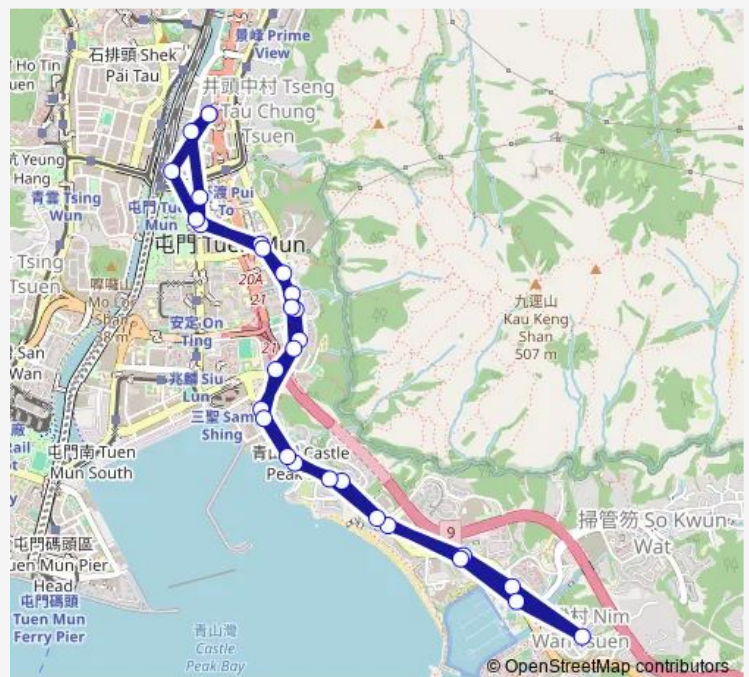

CASTLE PEAK ROAD-CASTLE PEAK BAY, OUTSIDE SEAVIEW GARDEN

CASTLE PEAK ROAD-CASTLE PEAK BAY, OUTSIDE HONG KONG CHU HAI COLLEGE|CASTLE PEAK ROAD-CASTLE PEAK BAY, CAFETERIA BEACH

CASTLE PEAK ROAD-CASTLE PEAK BAY, GOLDEN BEACH|CASTLE PEAK ROAD-CASTLE PEAK BAY, OPPOSITE GOLDEN BEACH

Route schedule

HO Pong Street, Outside Tuen MUN SAN HUI Market —
HO Pong Street, Outside Tuen MUN SAN HUI Market

Monday	06:00
Tuesday	06:00
Wednesday	06:00
Thursday	06:00
Friday	06:00
Saturday	—
Sunday	—

Route info

Direction: HO Pong Street, Outside Tuen MUN SAN HUI Market

Stops: 28

Trip Duration: 0 hour 32 min

CASTLE PEAK ROAD- SO KWUN WAT, HONG KONG
GOLD COAST PIAZZA|CASTLE PEAK ROAD- SO KWUN
WAT, HONG KONG GOLD COAST PIAZZA