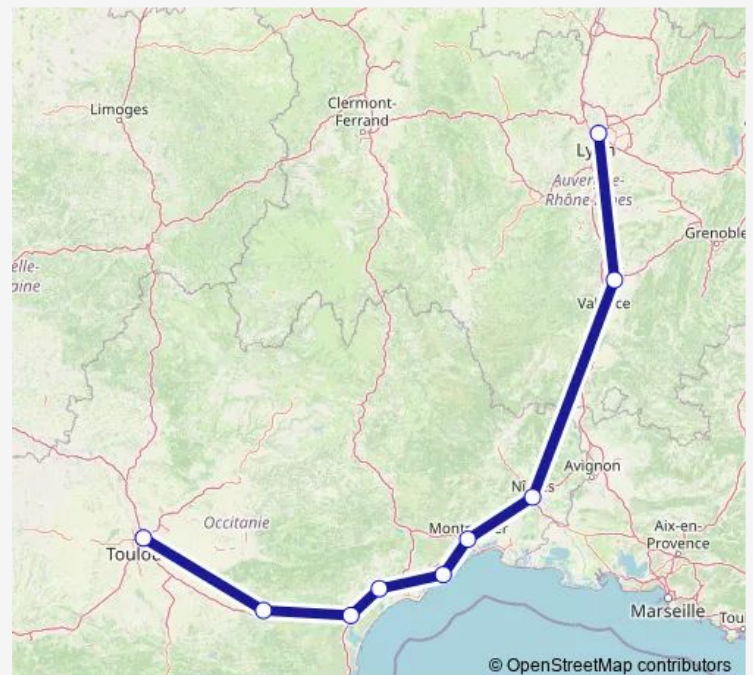

Rail 041G Lyon - Lr

[Go to website](#)

Direction

Toulouse Matabiau — Lyon Part Dieu

9 stops

[Open route schedule](#)

Toulouse Matabiau

Carcassonne

Narbonne

Béziers

Sète

Montpellier Sud de France

Nîmes Pont du Gard

Valence TGV Rhône-Alpes Sud

Lyon Part Dieu

Route schedule

Toulouse Matabiau — Lyon Part Dieu

Monday 07:39-17:39

Tuesday 07:39-17:39

Wednesday 07:39-17:39

Thursday 07:39-17:39

Friday 07:39-17:39

Saturday 07:39-17:39

Sunday 07:39

Route info

Direction: Toulouse Matabiau

Stops: 9

Trip Duration: 4 hour 9 min

■ 041G — Lyon - Lr

Direction

Lyon Part Dieu — Toulouse Matabiau

9 stops