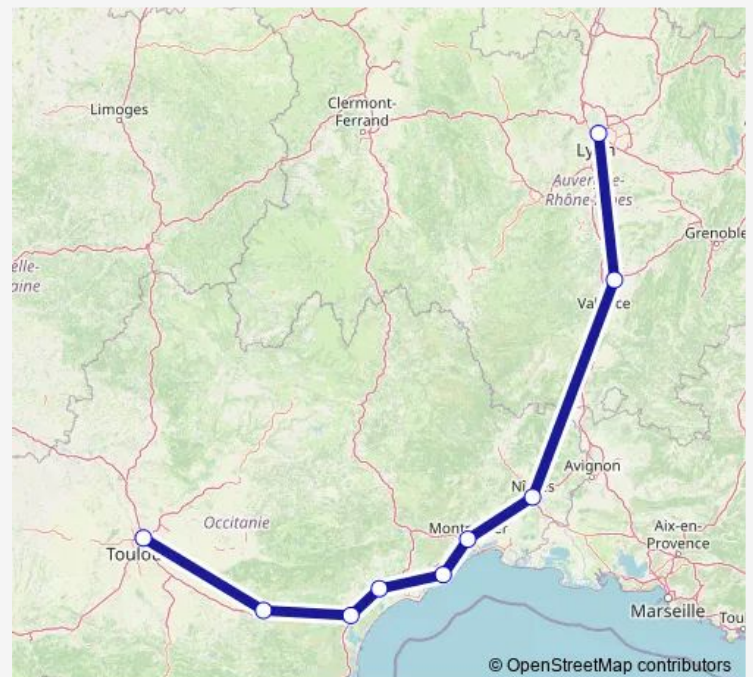

Sète

Montpellier Sud de France

Nîmes Pont du Gard

Valence TGV Rhône-Alpes Sud

Lyon Part Dieu

### Route schedule

Toulouse Matabiau — Lyon Part Dieu

Monday 07:37-17:39

Tuesday 07:37-17:39

Wednesday 07:37-17:39

Thursday 07:37-17:39

Friday 07:39-17:39

Saturday 07:39-17:39

### Route info

Direction: Toulouse Matabiau

Stops: 9

Trip Duration: 3 hour 57 min

■ 041g — Lyon - Lr

Sète

Béziers

Narbonne

Carcassonne

Toulouse Matabiau