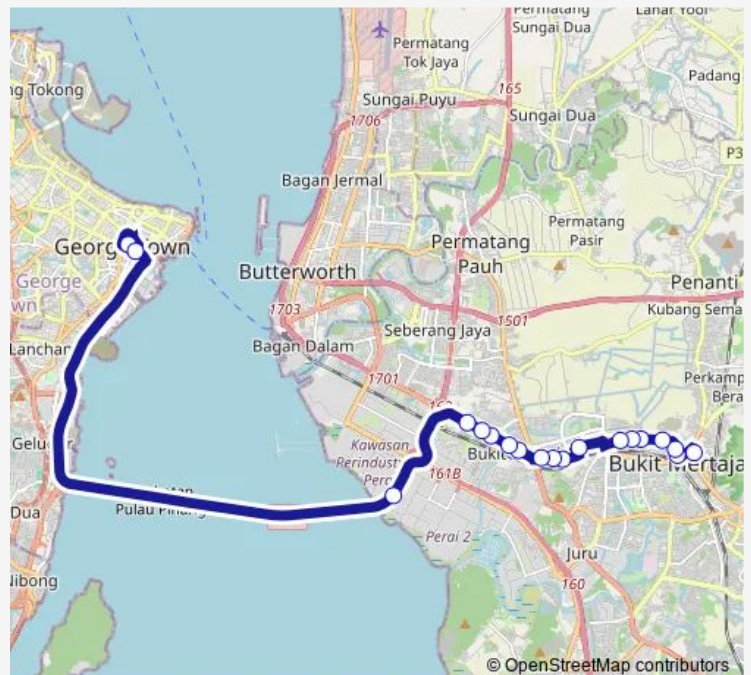

### Route schedule

(M1) The Summit — (M1) Hub Lebuh Carnavon

Monday	06:00-19:00
Tuesday	06:00-19:00
Wednesday	06:00-19:00
Thursday	06:00-19:00
Friday	06:00-19:00
Saturday	06:00-19:00
Sunday	06:00-19:00

### Route info

Direction: (M1) The Summit

Stops: 19

Trip Duration: 1 hour 10 min

Ct14

BusMaps

**Direction**

(M1) Hub LebuH Carnavon — (M1) The Summit

## Route schedule

(M1) Hub LebuH Carnavon — (M1) The Summit

Monday 06:00-19:25

Tuesday 06:00-19:25

Wednesday 06:00-19:25

Thursday 06:00-19:25

Friday 06:00-19:25

Saturday 06:00-19:25

## Route info

Direction: (M1) Hub LebuH Carnavon

Stops: 19

Trip Duration: 0 hour 55 min

Ct14 Bus time schedules and route maps are available in an offline PDF at busmaps.com. Use the busmaps.com website to see live bus times, train schedule or subway schedule, and step-by-step directions for all public transit in George Town