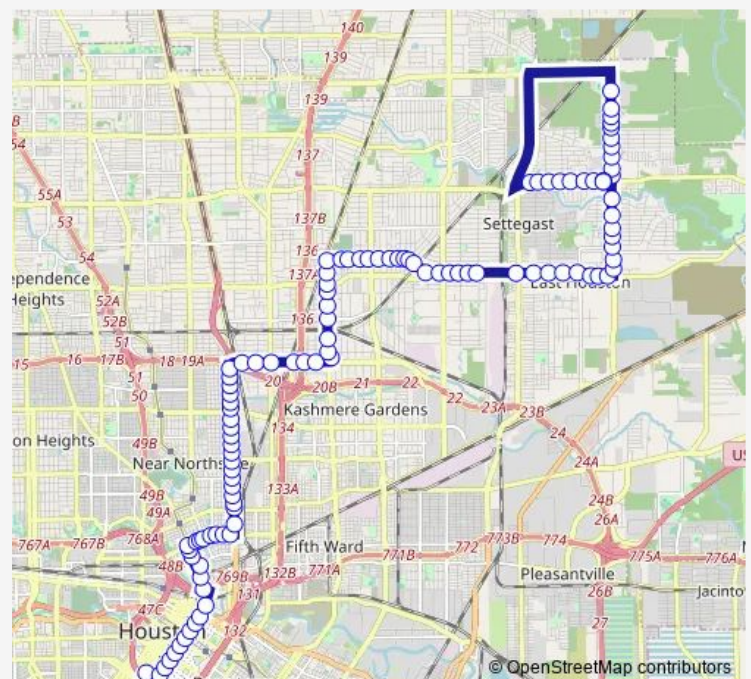

### Route schedule

Downtown Transit Center — Mesa Transit Center

Monday 05:00-00:30<sup>+1</sup>

Tuesday 05:00-00:30<sup>+1</sup>

Wednesday 05:00-00:30<sup>+1</sup>

Thursday 05:00-00:30<sup>+1</sup>

Friday 05:00-00:30<sup>+1</sup>

### Route info

Direction: Downtown Transit Center

Stops: 109

Trip Duration: 1 hour 4 min

052 — Hardy - Ley

Lorraine St @ Gano

Lorraine St @ Terry St

Lorraine St @ Hardy St

Elysian St @ Noble St

Elysian St @ Quitman St

Elysian St @ Line St

Elysian St @ Luzon St

Elysian St @ Halpern St

Elysian St @ Hays St

Elysian St @ Bigelow

Elysian St @ Collingsworth St