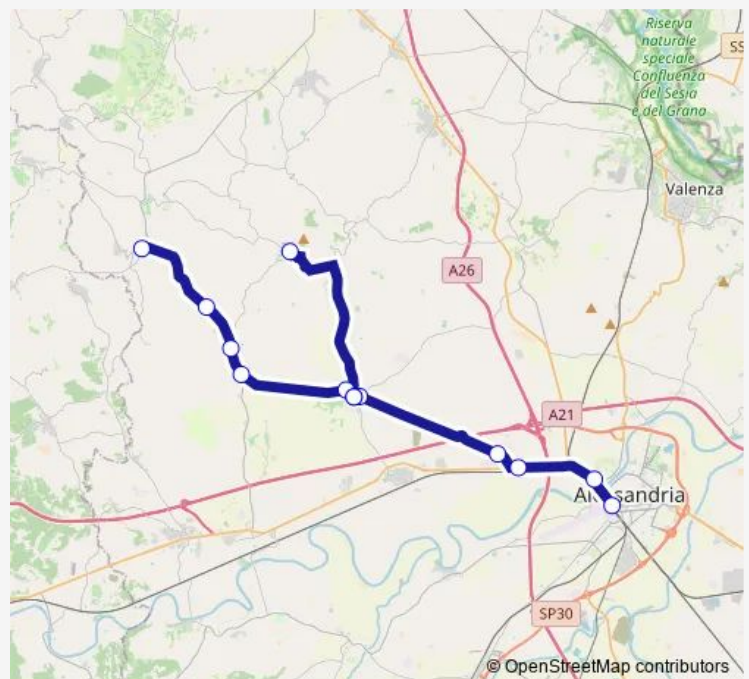

### Route schedule

Alessandria - Stazione Ferroviaria — Altavilla Monferrato - Localita' Moretta

Monday	11:30-18:30
Tuesday	11:30-18:30
Wednesday	11:30-18:30
Thursday	11:30-18:30
Friday	11:30-18:30
Saturday	07:20-14:25
Sunday	—

### Route info

Direction: Alessandria - Stazione Ferroviaria

Stops: 13

Trip Duration: 0 hour 50 min

## Direction

Alessandria - Stazione Ferroviaria — Altavilla Monferrato  
- Localita' Moretta

11 stops

[Open route schedule](#)

Alessandria - Stazione Ferroviaria

Alessandria - Bivio Frazione SAN Michele

Alessandria - Frazione Astuti

## Route info

Direction: Alessandria - Stazione Ferroviaria

Stops: 11

Trip Duration: 0 hour 30 min