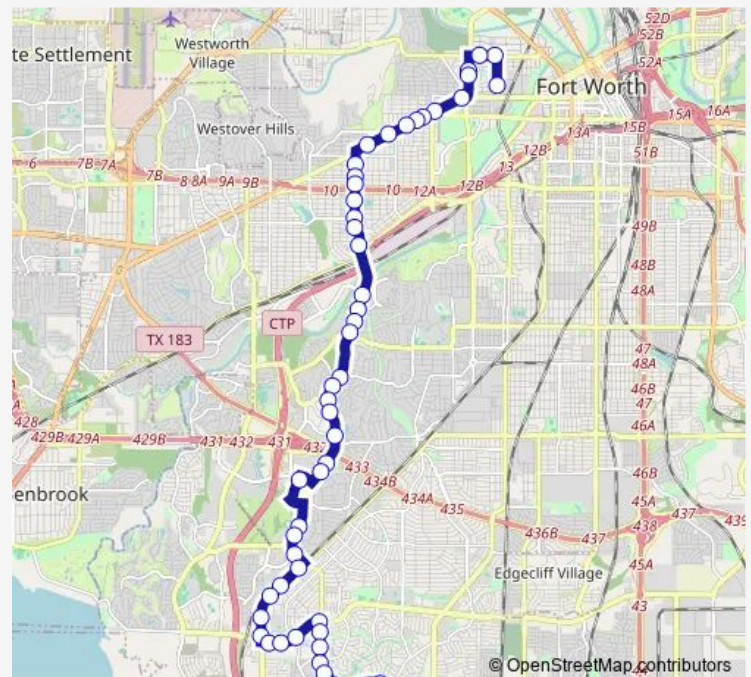

Hulen & Vickery

Hulen & Stonegate - River Tree

Hulen & Oak Park - Hartwood

Route schedule

Carroll & 5th — Sycamore School & Mc Cart

Monday 04:59-21:59

Tuesday 04:59-21:59

Wednesday 04:59-21:59

Thursday 04:59-21:59

Friday 04:59-21:59

Saturday 05:59-21:59

Sunday 05:59-20:59

Route info

Direction: Carroll & 5th

Stops: 53

Trip Duration: 0 hour 52 min

052 — Hulen

Hulen & Glenwood

Hulen & Bellaire

Hulen & Ranch View

Hulen & Springwillow

Hulen & Arborlawn

Hulen & Library

Hulen & Overton - Westdale

Hulen & SW Loop 820 - Barwick

Hulen & Barwick

Rock Quarry & Overton Ridge

Hulen & Oakbend Trail

Hulen & Ledgestone

Hulen & Hulen Bend

Granbury & Hulen - Washer

Granbury & Granbury Cut Off