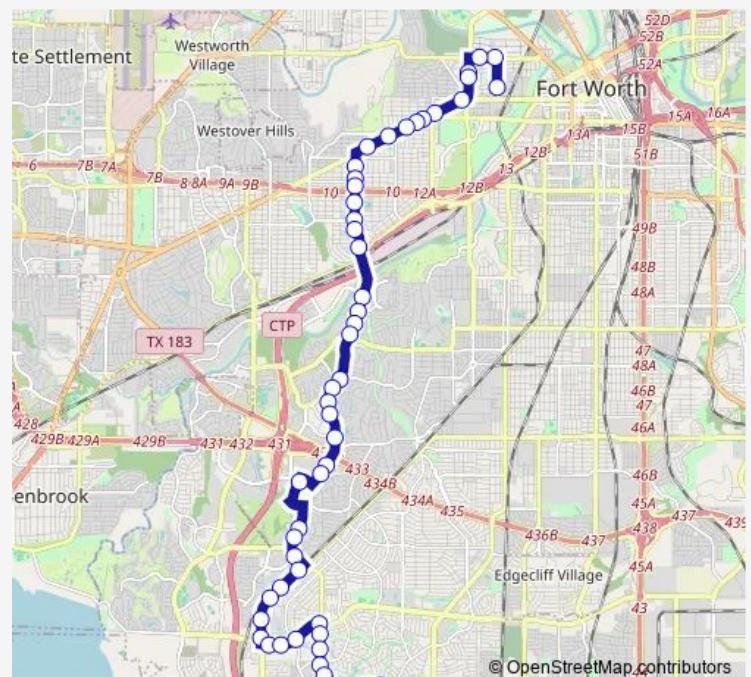

Hulen & Wellesley

Hulen & Vickery

Hulen & Stonegate - River Tree

Route schedule

Carroll & 5th — Sycamore School & Mc Cart

Monday 04:59-21:59

Tuesday 04:59-21:59

Wednesday 04:59-21:59

Thursday 04:59-21:59

Friday 04:59-21:59

Saturday 05:59-21:59

Sunday 05:59-20:59

Route info

Direction: Carroll & 5th

Stops: 56

Trip Duration: 0 hour 52 min

052 — Hulen

Hulen & Oak Park - Hartwood

Hulen & Glenwood

Hulen & Bellaire

Hulen & Ranch View

Hulen & Springwillow

Hulen & Arborlawn

Hulen & Library

Hulen & Overton - Westdale

Hulen & SW Loop 820 - Barwick

Hulen & Barwick

Hulen Ring Road & Rock Quarry

Rock Quarry & Overton Ridge

Hulen & Oakbend Trail

Hulen & Ledgestone

Hulen & Hulen Bend