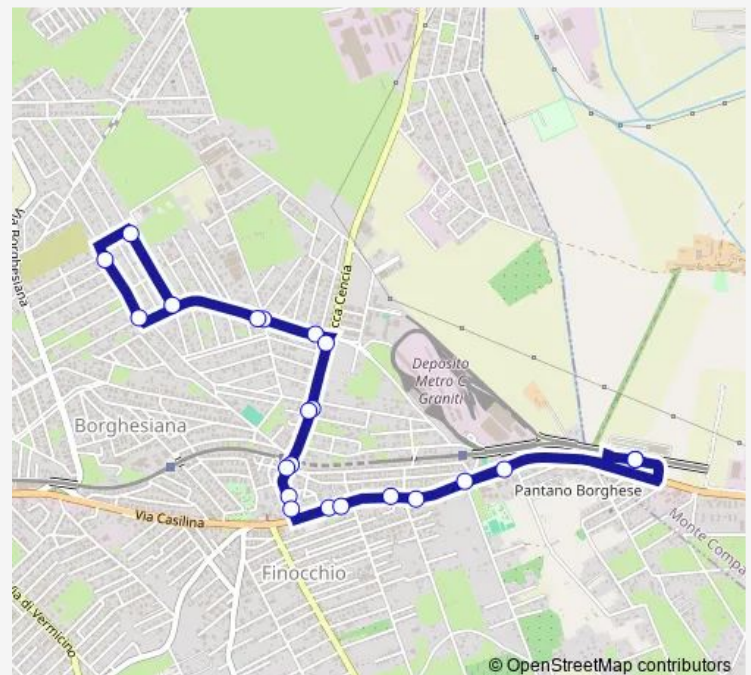

Casilina/Casale Finocchio

Casilina/Letoianni

Casilina/Graniti

Route schedule

PANTANO (MC) — PANTANO (MC)

Monday	05:18-22:00
Tuesday	05:18-22:00
Wednesday	05:18-22:00
Thursday	05:18-22:00
Friday	05:18-22:00
Saturday	05:18-22:00
Sunday	06:21-22:00

Route info

Direction: PANTANO (MC)

Stops: 22

Trip Duration: 0 hour 29 min

052

BusMaps

052 Bus time schedules and route maps are available in an offline PDF at busmaps.com. Use the busmaps.com website to see live bus times, train schedule or subway schedule, and step-by-step directions for all public transit in Rome