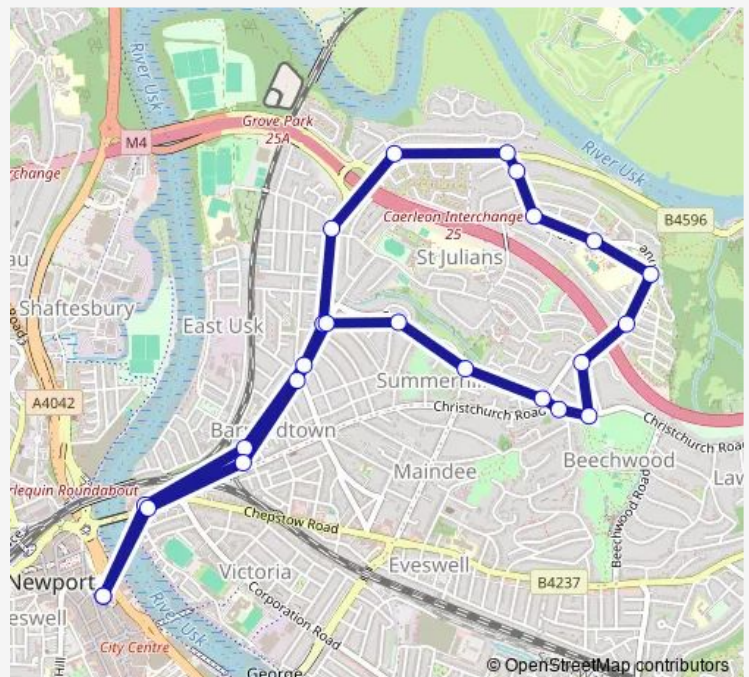

## Bus 26C Newport - Newport via Beaufort Road

[Go to website](#)

### Direction

Friars Walk 10 — Friars Walk 10

24 stops

[Open route schedule](#)

- Friars Walk 10
- Clarence Place
- Gloster Road
- Annesley Road
- Richmond Road
- Oak Street
- Haisbro` Avenue
- Car Sales
- Beaufort Place
- St Julians Baptist Church
- St Julians Primary School
- Renoir Road
- Steer Crescent
- Vale View
- Hove Avenue
- Clevedon Road
- Firbank Avenue
- Norfolk Road
- Ronald Road
- Richmond Road
- Christadelphian Hall

### Route schedule

Friars Walk 10 — Friars Walk 10

Monday	08:15-18:15
Tuesday	08:15-18:15
Wednesday	08:15-18:15
Thursday	08:15-18:15
Friday	08:15-18:15
Saturday	07:10-18:15
Sunday	—

### Route info

Direction: Friars Walk 10

Stops: 24

Trip Duration: 0 hour 30 min

■ 26C — Newport - Newport via Beaufort Road

Gloster Road

Clarence Place

Friars Walk 10