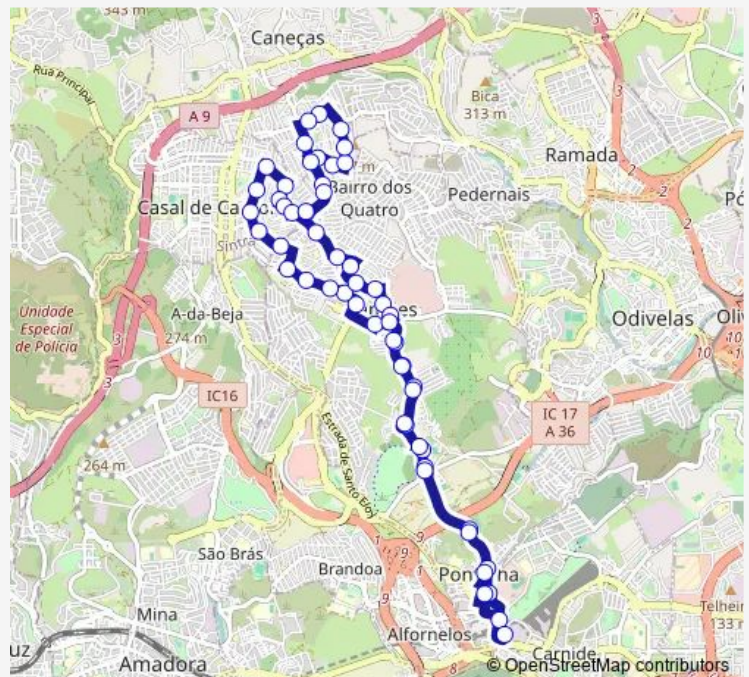

Bus 2833 Pontinha (Metro) - Casal Novo

[Go to website](#)

Direction

Pontinha (Metro) P9 — Pontinha (Metro) P2

58 stops

[Open route schedule](#)

Pontinha (Metro) P9

R Regimento Engenharia 1

Pça Luís Camões (Psp)

R P Álvares Cabral (Escola Agrícola)

R M João Luís Moura (X) R P Alv Cabral

R Major João Luís Moura (Campo Futebol)

R Major João Luís Moura 224

R Major João Luís Moura 12

R Major João Luís Moura (P Combustível)

R Major João Luís Moura 500

Av Fonte Luminosa (Rotunda)

Av Fte Luminosa (X) R Felic Ant Carvalho

Alameda Silva Porto (Supermercado)

Casal Silveira (X)

Casal Silveira (X) R 2 Abril

R Sto Estevão 404 (Casal Silveira)

R Sto Estevão 215 (Chafariz)

R Gen Humb Delgado 97 (Casal Silveira)

Av Angola 26 (Casal Cambra)

Av Angola 73 (Casal Cambra)

Av Inglaterra 31 B (Casal Cambra)

Route schedule

Pontinha (Metro) P9 — Pontinha (Metro) P2

Monday 07:00-23:25

Tuesday 07:00-23:25

Wednesday 20:35-23:25

Thursday 07:00-23:25

Friday 07:00-23:25

Saturday 07:00-24:00

Sunday 07:00-23:00

Route info

Direction: Pontinha (Metro) P9

Stops: 58

Trip Duration: 0 hour 45 min

2833 — Pontinha (Metro) - Casal Novo