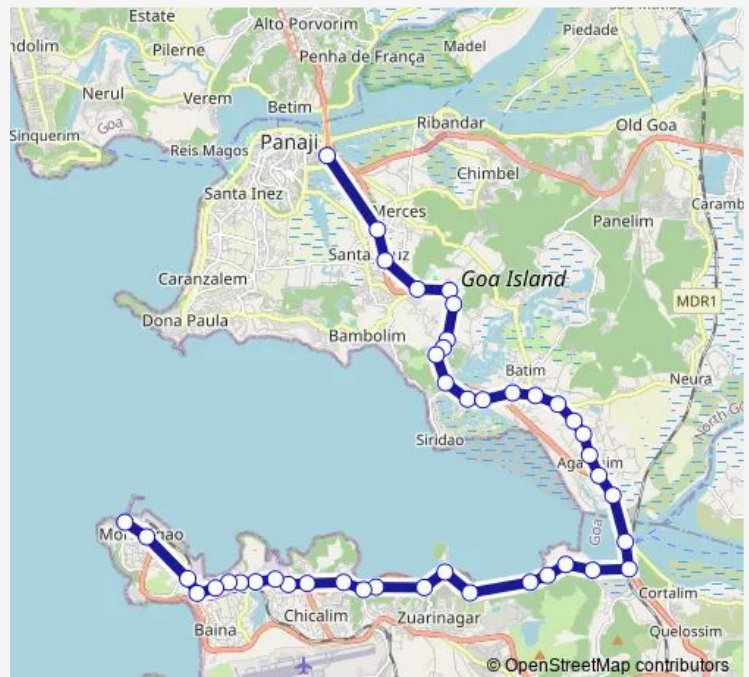

Bus PRV3 Panaji - Harbour via Cortalim

[Go to website](#)

Direction

Panaji KTC Bus Stand — Harbour Vasco

43 stops

[Open route schedule](#)

Panaji KTC Bus Stand

St. Cruz

St. Cruz 2nd

GMC Bambolim

Military Camp

Curca

Workshop Bambolim

Bambolim Cross

C.P.W.D

Shirdao

Zuarer

Ravrikade

Goa Velha

Sojikade

Pillar

Malwar

Chichekade

Agacaim Mkt

Agacaim Bypass

Agacaim Police Station

Hanuman Mandir Cortalim

Route schedule

Panaji KTC Bus Stand — Harbour Vasco

Monday 05:50-16:20

Tuesday 05:50-16:20

Wednesday 05:50-16:20

Thursday 05:50-16:20

Friday 05:50-16:20

Saturday 05:50-16:20

Sunday 05:50-16:20

Route info

Direction: Panaji KTC Bus Stand

Stops: 43

Trip Duration: 1 hour 0 min

■ PRV3 — Panaji - Harbour via Cortalim