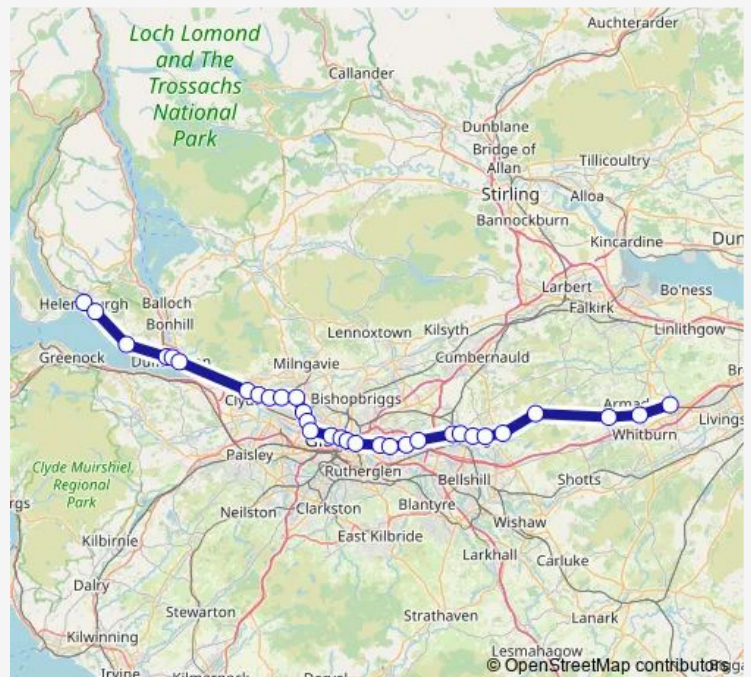

Rail ScotRail Bathgate - Helensburgh Central

[Go to website](#)

Direction

Bathgate — Helensburgh Central

31 stops

[Open route schedule](#)

- Bathgate
- Armadale (West Lothian)
- Blackridge
- Caldercruix
- Drumgelloch
- Airdrie
- Coatdyke
- Coatbridge Sunnyside
- Blairhill
- Easterhouse
- Garrowhill
- Shettleston
- Carntyne
- Bellgrove
- High Street (Glasgow)
- Glasgow Queen Street
- Charing Cross (Glasgow)
- Partick
- Hyndland
- Anniesland
- Westerton

Route schedule

Bathgate — Helensburgh Central

Monday	—
Tuesday	—
Wednesday	—
Thursday	—
Friday	—
Saturday	—
Sunday	08:06

Route info

Direction: Bathgate

Stops: 31

Trip Duration: 1 hour 42 min

ScotRail — Helensburgh Central - Bathgate

Drumchapel

Drumry

Singer

Dalmuir

Dumbarton East

Dumbarton Central

Dalreoch

Cardross

Saturday 22:02-23:02

Sunday 21:55

Route info

Direction: Helensburgh Central

Stops: 31

Trip Duration: 1 hour 38 min

Airdrie

Drumgelloch