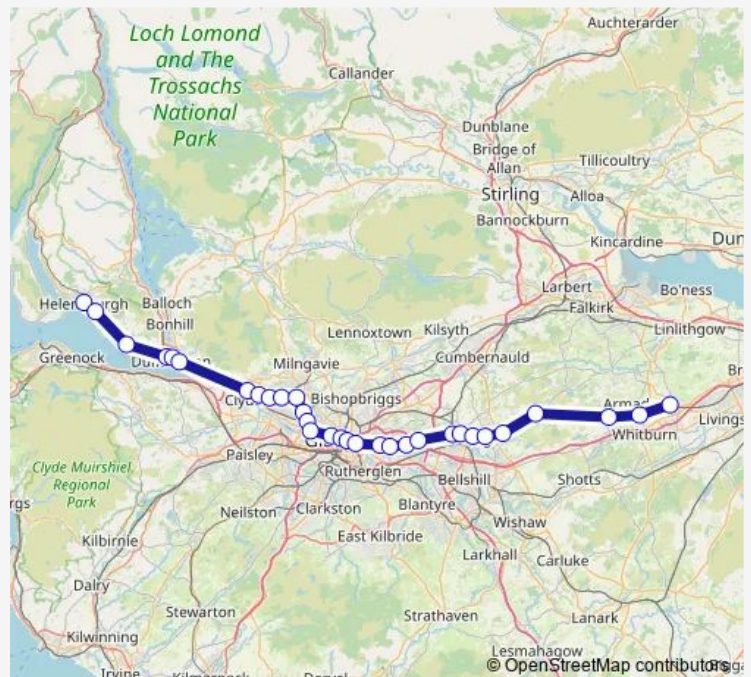

Rail ScotRail Bathgate - Helensburgh Central

[Go to website](#)

Direction

Bathgate — Helensburgh Central

31 stops

[Open route schedule](#)

- Bathgate
- Armadale (West Lothian)
- Blackridge
- Caldercruix
- Drumgelloch
- Airdrie
- Coatdyke
- Coatbridge Sunnyside
- Blairhill
- Easterhouse
- Garrowhill
- Shettleston
- Carntyne
- Bellgrove
- High Street (Glasgow)
- Glasgow Queen Street
- Charing Cross (Glasgow)
- Partick
- Hyndland
- Anniesland
- Westerton

Route schedule

Bathgate — Helensburgh Central

Monday	—
Tuesday	—
Wednesday	—
Thursday	—
Friday	—
Saturday	—
Sunday	08:06

Route info

Direction: Bathgate

Stops: 31

Trip Duration: 1 hour 42 min

ScotRail — Bathgate - Helensburgh Central

Drumchapel

Drumry

Singer

Dalmuir

Dumbarton East

Dumbarton Central

Dalreoch

Cardross

Craigendoran

Helensburgh Central

Direction

Helensburgh Central — Bathgate

31 stops

[Open route schedule](#)

Helensburgh Central

Craigendoran