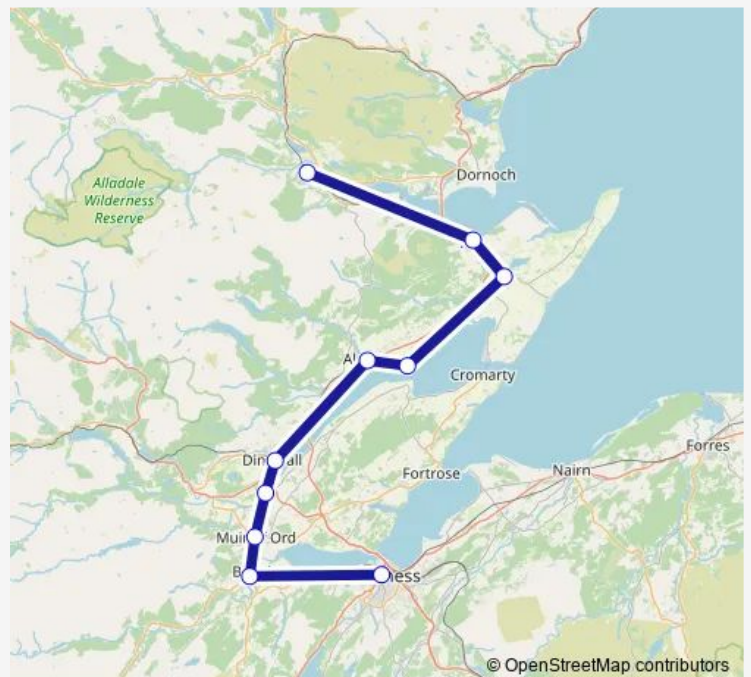

Rail ScotRail Ardgay - Inverness

[Go to website](#)

Direction

Ardgay — Inverness

10 stops

[Open route schedule](#)

- Ardgay
- Tain
- Fearn
- Invergordon
- Alness
- Dingwall
- Conon Bridge
- Muir of Ord
- Beaulieu
- Inverness

Route schedule

Ardgay — Inverness

Monday	06:13-19:29
Tuesday	06:13-19:29
Wednesday	06:13-19:29
Thursday	06:13-19:29
Friday	06:13-19:29
Saturday	06:13-19:29
Sunday	—

Route info

Direction: Ardgay

Stops: 10

Trip Duration: 1 hour 32 min

■ ScotRail — Ardgay - Inverness

Direction

Inverness — Ardgay

10 stops

[Open route schedule](#)

Inverness

Beauly

Muir of Ord

Conon Bridge

Dingwall

Alness

Invergordon

Fearn

Tain

Ardgay

Route schedule