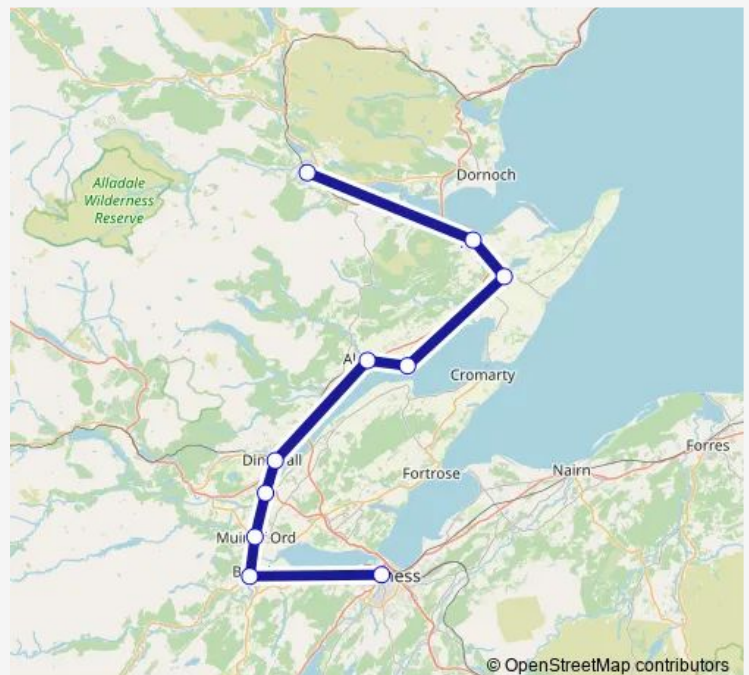

Rail ScotRail Ardgay - Inverness

[Go to website](#)

Direction

Ardgay — Inverness

10 stops

[Open route schedule](#)

- Ardgay
- Tain
- Fearn
- Invergordon
- Alness
- Dingwall
- Conon Bridge
- Muir of Ord
- Beaulieu
- Inverness

Route info

Direction: Ardgay

Stops: 10

Trip Duration: 1 hour 32 min

■ ScotRail — Ardgay - Inverness

Direction

Inverness — Ardgay

10 stops

[Open route schedule](#)

Inverness

Beauly

Muir of Ord

Conon Bridge

Dingwall

Alness

Invergordon

Route info

Direction: Inverness

Stops: 10

Trip Duration: 1 hour 28 min

ScotRail Rail time schedules and route maps are available in an offline PDF at busmaps.com. Use the busmaps.com website to see live bus times, train schedule or subway schedule, and step-by-step directions for all public transit in Tain