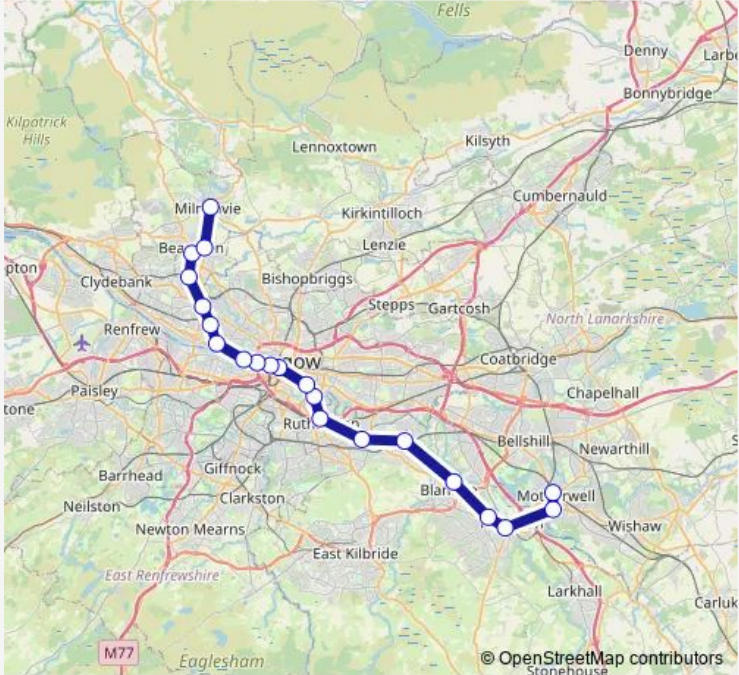

## Rail ScotRail Milngavie - Motherwell

[Go to website](#)

**Direction**  
Milngavie — Motherwell

21 stops

[Open route schedule](#)

- Milngavie
- Hillfoot
- Bearsden
- Westerton
- Anniesland
- Hyndland
- Partick
- Exhibition Centre (Glasgow)
- Anderston
- Glasgow Central
- Argyle Street
- Bridgeton
- Dalmarnock
- Rutherglen
- Cambuslang
- Newton (S Lanarks)
- Blantyre
- Hamilton West
- Hamilton Central
- Airbles
- Motherwell

Route schedule  
Milngavie — Motherwell

Monday	21:09-23:09
Tuesday	21:09-23:09
Wednesday	21:09-23:09
Thursday	21:09-23:09
Friday	21:09-23:09
Saturday	21:09-23:09
Sunday	09:11-23:11

Route info

Direction: Milngavie

Stops: 21

Trip Duration: 1 hour 1 min

■ ScotRail — Motherwell - Milngavie **BusMaps**

## Direction

Motherwell — Milngavie

18 stops

[Open route schedule](#)

Motherwell

Airbles

Hamilton Central

Hamilton West