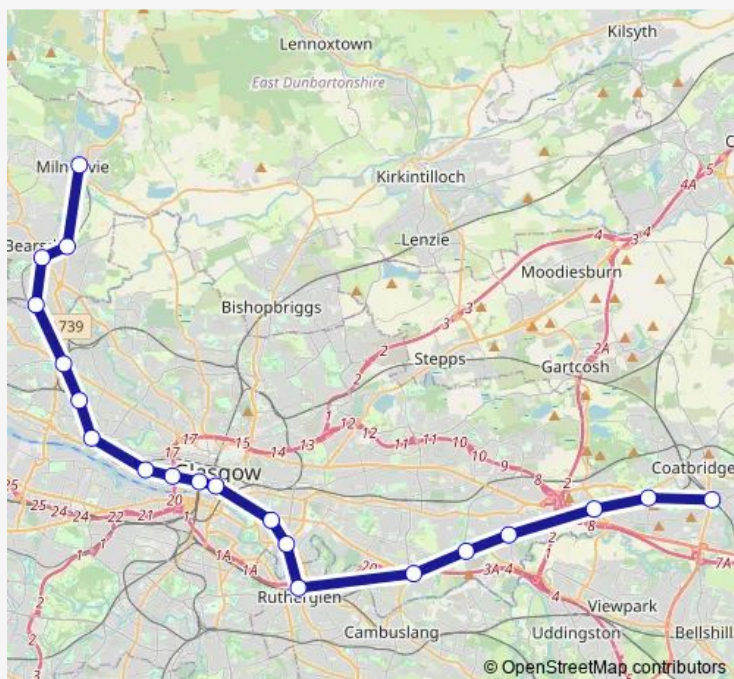

Direction

Milngavie — Whifflet

20 stops

[Open route schedule](#)

- Milngavie
- Hillfoot
- Bearsden
- Westerton
- Anniesland
- Hyndland
- Partick
- Exhibition Centre (Glasgow)
- Anderston
- Glasgow Central
- Argyle Street
- Bridgeton
- Dalmarnock
- Rutherglen
- Carmyle
- Mount Vernon
- Baillieston
- Bargeddie
- Kirkwood
- Whifflet

Route schedule

Milngavie — Whifflet

Monday	—
Tuesday	—
Wednesday	—
Thursday	—
Friday	—
Saturday	20:08
Sunday	—

Route info

Direction: Milngavie

Stops: 20

Trip Duration: 0 hour 55 min

ScotRail Rail time schedules and route maps are available in an offline PDF at busmaps.com. Use the busmaps.com website to see live bus times, train schedule or subway schedule, and step-by-step directions for all public transit in Glasgow

The schedule is provided in the local timezone. Times with "(+1)" indicate departures on the next day.

PDF file created on 2025-01-31

2024 BusMaps.com - All Rights Reserved