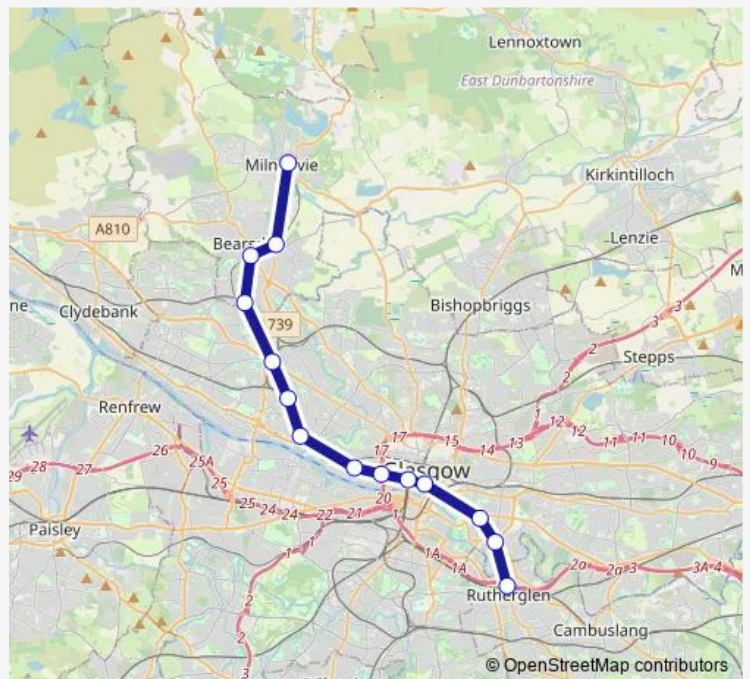

Rail ScotRail Milngavie - Rutherglen

[Go to website](#)

Direction
 Milngavie — Rutherglen
 14 stops
[Open route schedule](#)

- Milngavie
- Hillfoot
- Bearsden
- Westerton
- Anniesland
- Hyndland
- Partick
- Exhibition Centre (Glasgow)
- Anderston
- Glasgow Central
- Argyle Street
- Bridgeton
- Dalmarnock
- Rutherglen

Route schedule
 Milngavie — Rutherglen

Monday	—
Tuesday	—
Wednesday	—
Thursday	—
Friday	—
Saturday	20:38-23:09
Sunday	09:11-23:11

Route info
 Direction: Milngavie
 Stops: 14
 Trip Duration: 0 hour 35 min

Direction

Rutherglen — Milngavie

11 stops

[Open route schedule](#)

Rutherglen

Bridgeton

Glasgow Central

Exhibition Centre (Glasgow)

Route info

Direction: Rutherglen

Stops: 14

Trip Duration: 0 hour 39 min

ScotRail Rail time schedules and route maps are available in an offline PDF at [busmaps.com](#). Use the [busmaps.com](#) website to see live bus times, train schedule or subway schedule, and step-by-step directions for all public transit in Glasgow