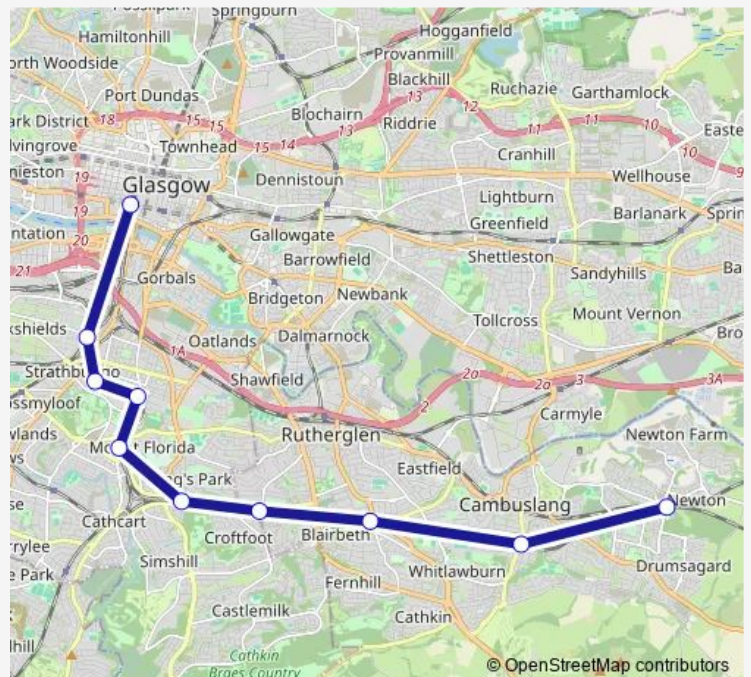

Saturday 07:44-22:45

Sunday 08:36-22:36

Route info

Direction: Glasgow Central

Stops: 11

Trip Duration: 0 hour 29 min

**Direction**

Glasgow Central — Newton (S Lanarks)

## Route info

Direction: Glasgow Central

Stops: 10

Trip Duration: 0 hour 24 min

## Route info

Direction: Newton (S Lanarks)

Stops: 10

Trip Duration: 0 hour 24 min

**Direction**

Newton (S Lanarks) — Glasgow Central

11 stops

[Open route schedule](#)

## Route info

Direction: Newton (S Lanarks)

Stops: 11

Trip Duration: 0 hour 32 min

ScotRail Rail time schedules and route maps are available in an offline PDF at [busmaps.com](http://busmaps.com). Use the [busmaps.com](http://busmaps.com) website to see live bus times, train schedule or subway schedule, and step-by-step directions for all public transit in Giffnock