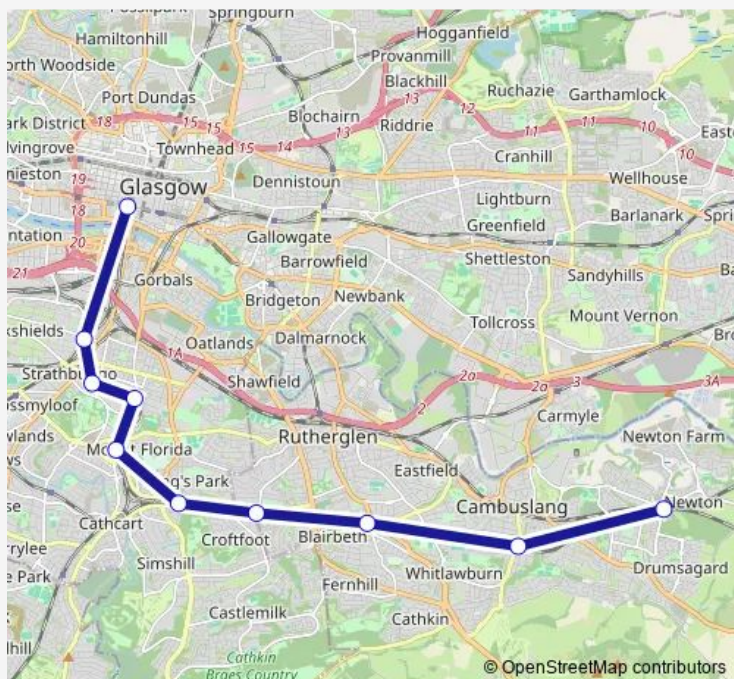

Newton (S Lanarks)

Route schedule

Glasgow Central — Newton (S Lanarks)

Monday	06:36-22:42
Tuesday	06:36-22:42
Wednesday	06:36-22:42
Thursday	06:36-22:42
Friday	06:36-22:42
Saturday	07:44-22:45
Sunday	08:36-22:36

Route info

Direction: Glasgow Central

Stops: 11

Trip Duration: 0 hour 30 min

**Direction**

Glasgow Central — Newton (S Lanarks)

10 stops

[Open route schedule](#)

## Route info

Direction: Newton (S Lanarks)

Stops: 10

Trip Duration: 0 hour 24 min

**Direction**

Newton (S Lanarks) — Glasgow Central

11 stops

[Open route schedule](#)

## Route info

Direction: Newton (S Lanarks)

Stops: 11

Trip Duration: 0 hour 31 min

ScotRail Rail time schedules and route maps are available in an offline PDF at [busmaps.com](http://busmaps.com). Use the [busmaps.com](http://busmaps.com) website to see live bus times, train schedule or subway schedule, and step-by-step directions for all public transit in Giffnock