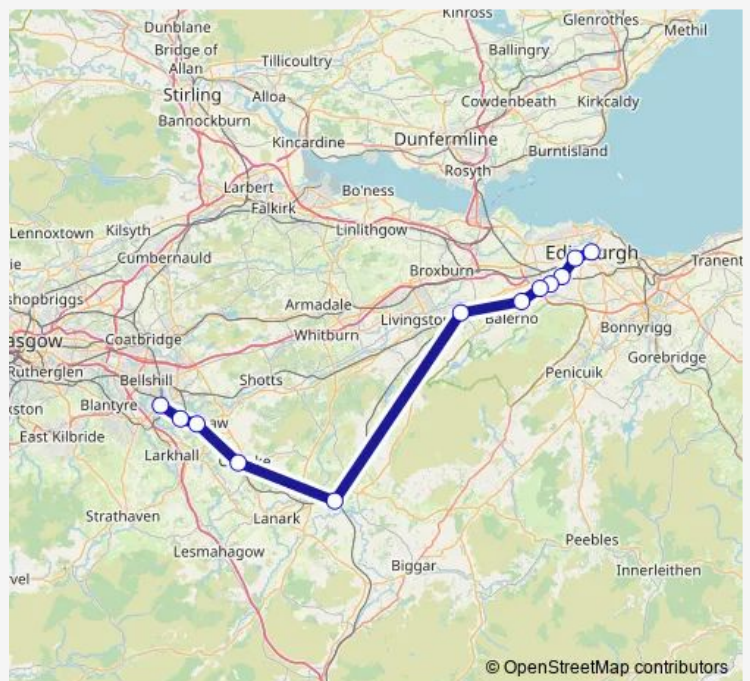

Rail ScotRail Edinburgh - Motherwell

[Go to website](#)

Direction
 Edinburgh — Motherwell
 12 stops
[Open route schedule](#)

- Edinburgh
- Haymarket
- Slateford
- Kingsknowe
- Wester Hailes
- Curriehill
- Kirknewton
- Carstairs
- Carluke
- Wishaw
- Shieldmuir
- Motherwell

Route schedule
 Edinburgh — Motherwell

Monday	23:13
Tuesday	23:13
Wednesday	23:13
Thursday	23:13
Friday	23:13
Saturday	23:21
Sunday	—

Route info
 Direction: Edinburgh
 Stops: 12
 Trip Duration: 1 hour 9 min

ScotRail Rail time schedules and route maps are available in an offline PDF at busmaps.com. Use the busmaps.com website to see live bus times, train schedule or subway schedule, and step-by-step directions for all public transit in Edinburgh

The schedule is provided in the local timezone. Times with "(+1)" indicate departures on the next day.

PDF file created on 2025-01-16

2024 BusMaps.com - All Rights Reserved