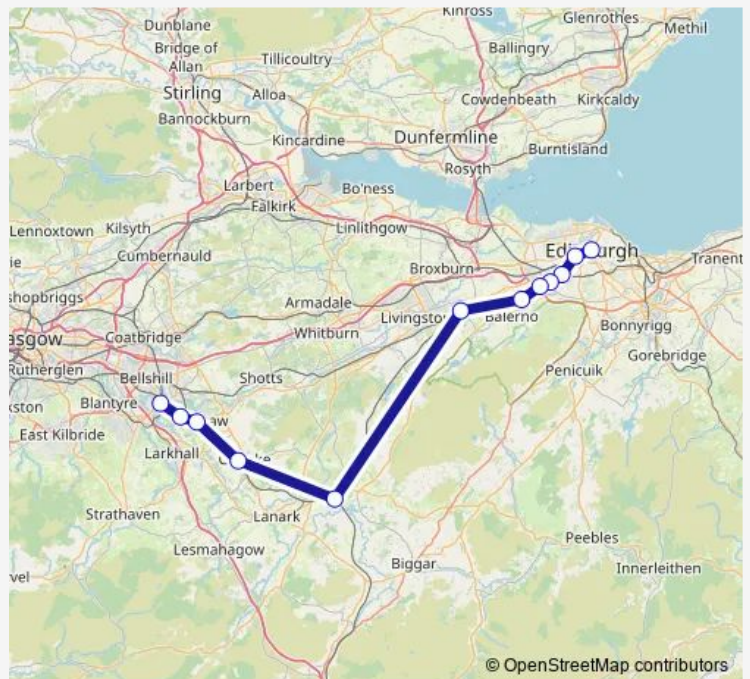

Direction
 Edinburgh — Motherwell
 12 stops
[Open route schedule](#)

- Edinburgh
- Haymarket
- Slateford
- Kingsknowe
- Wester Hailes
- Curriehill
- Kirknewton
- Carstairs
- Carluke
- Wishaw
- Shieldmuir
- Motherwell

Route schedule
 Edinburgh — Motherwell

Monday	23:12-23:13
Tuesday	23:12-23:13
Wednesday	23:12-23:13
Thursday	23:12-23:13
Friday	23:12-23:13
Saturday	23:21
Sunday	—

Route info
 Direction: Edinburgh
 Stops: 12
 Trip Duration: 1 hour 2 min

ScotRail Rail time schedules and route maps are available in an offline PDF at busmaps.com. Use the busmaps.com website to see live bus times, train schedule or subway schedule, and step-by-step directions for all public transit in Edinburgh