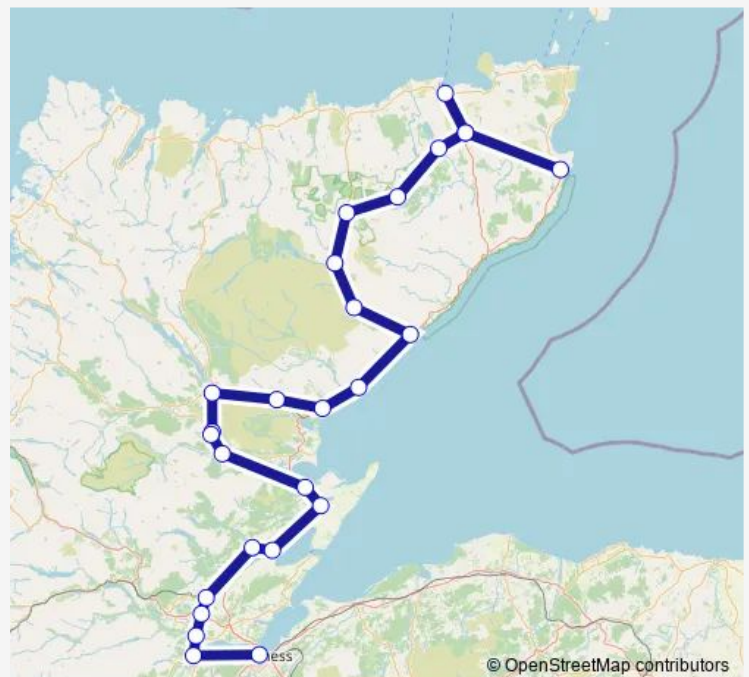

### Route schedule

Inverness — Wick

Monday 07:00-14:00

Tuesday 07:00-14:00

Wednesday 07:00-14:00

Thursday 07:00-14:00

Friday 07:00-14:00

Saturday 07:00-14:00

### Route info

Direction: Inverness

Stops: 27

Trip Duration: 4 hour 22 min

ScotRail — Inverness - Wick

BusMaps

Altnabreac

Scotscalder

## Route info

Direction: Wick

Stops: 27

Trip Duration: 4 hour 34 min

Beaully

Inverness

## Direction

Inverness — Wick

25 stops

[Open route schedule](#)

Inverness

Muir of Ord

Dingwall

Alness