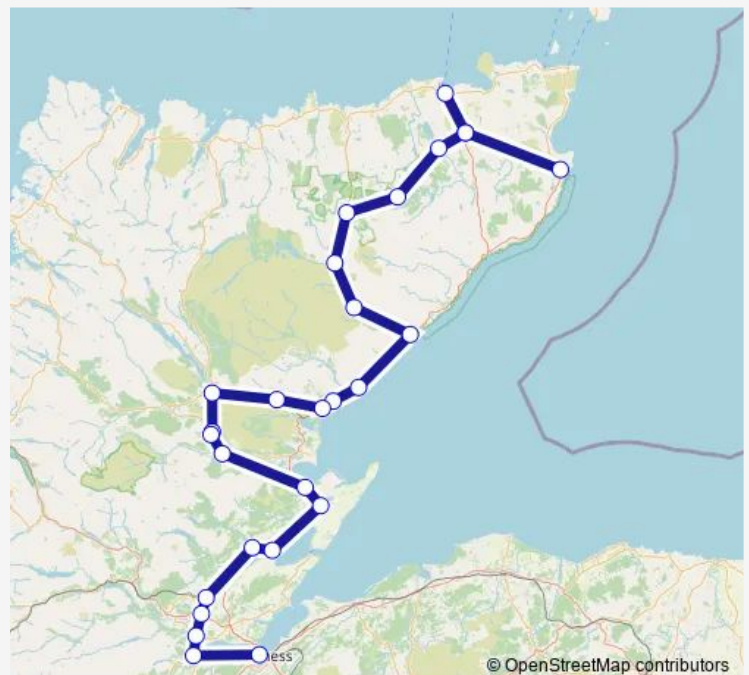

### Route info

Direction: Inverness

Stops: 27

Trip Duration: 4 hour 31 min

ScotRail — Wick - Inverness

Altnabreac

Scotsalder

Georgemas Junction

Thurso

Georgemas Junction

Wick

## Route info

Direction: Wick

Stops: 27

Trip Duration: 4 hour 34 min

Beaully

Inverness

## Direction

Inverness — Wick

25 stops

[Open route schedule](#)

Inverness

Muir of Ord

Dingwall

Alness