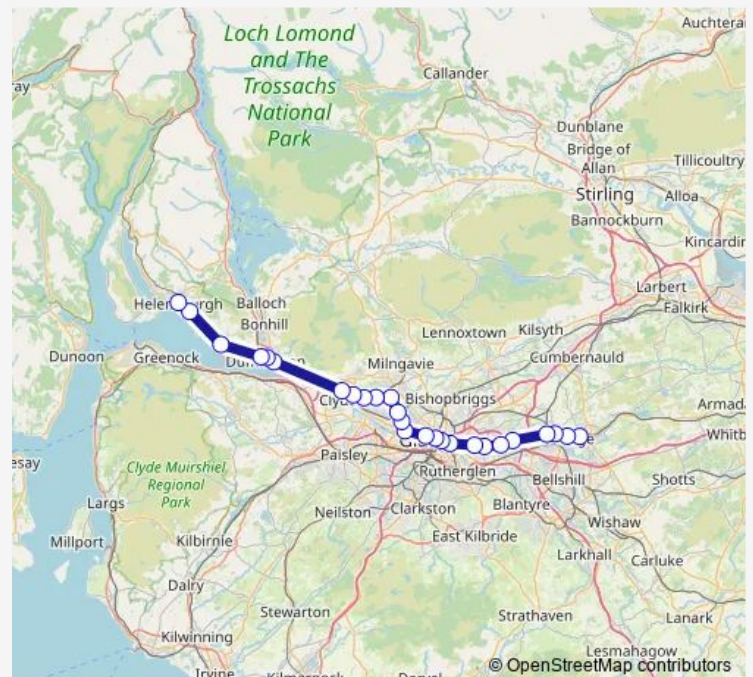

Rail ScotRail Airdrie - Helensburgh Central

[Go to website](#)

Direction

Airdrie — Helensburgh Central

25 stops

[Open route schedule](#)

- Airdrie
- Coatdyke
- Coatbridge Sunnyside
- Blairhill
- Easterhouse
- Garrowhill
- Shettleston
- Carntyne
- Bellgrove
- High Street (Glasgow)
- Glasgow Queen Street
- Charing Cross (Glasgow)
- Partick
- Hyndland
- Scotstounhill
- Garscadden
- Yoker
- Clydebank
- Dalmuir
- Dumbarton East
- Dumbarton Central

Route schedule

Airdrie — Helensburgh Central

Monday	05:32
Tuesday	05:32
Wednesday	05:32
Thursday	05:32
Friday	05:32
Saturday	05:32
Sunday	—

Route info

Direction: Airdrie

Stops: 25

Trip Duration: 1 hour 12 min

■ ScotRail — Airdrie - Helensburgh Central

Dalreoch

Cardross

Craigendoran

Helensburgh Central

Direction

Airdrie — Helensburgh Central

26 stops

Thursday 23:32

Friday 23:32

Saturday 23:32

Sunday 18:24-22:25

Route info

Direction: Helensburgh Central

Stops: 26

Trip Duration: 1 hour 19 min